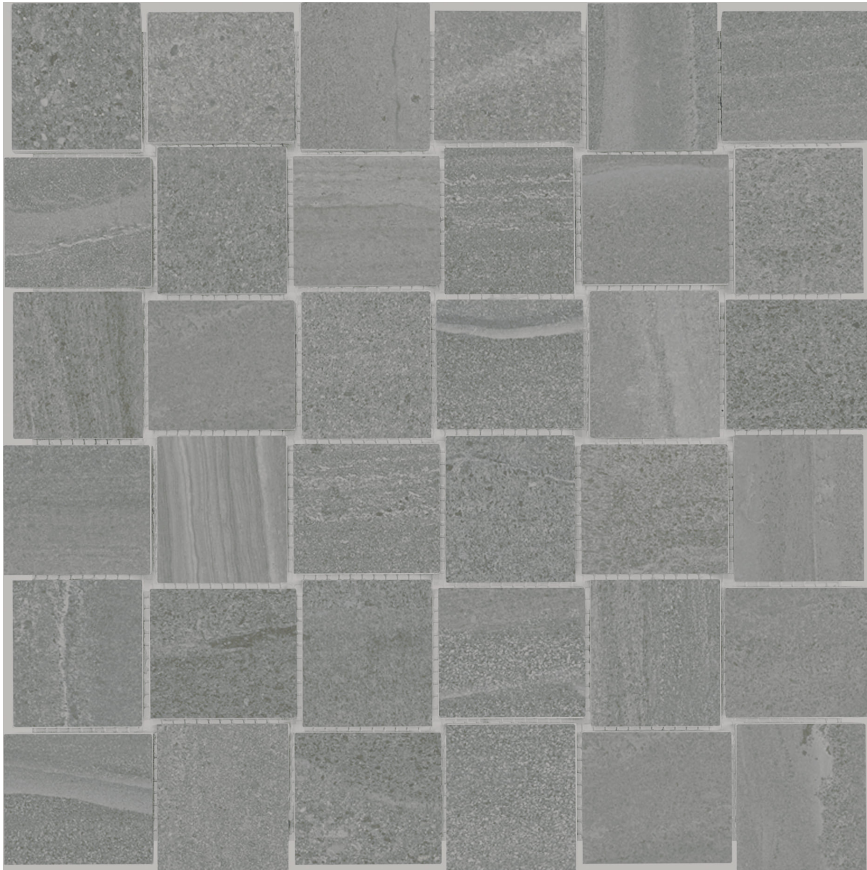

MARINO TILE

PRODUCT

DAVENPORT 2X2 MICA

Tile | 12"x12" | Pressed Glazed Porcelain

TECHNICAL DATA

CODE: AC4501-00810

NAME: Davenport 2x2 Mica

SIZE: 12"x12"

SERIES: Davenport

FINISH: Matte

LOOK: Stone Look

BREAKING STRENGTH: $\geq 350 \geq 1500$

CHEMICAL RESISTANCE: CLASS B/CLASS A

DCOF: ≥ 0.50

FAMILY: Tile

FROST RESISTANCE: Yes

PEI: 4

SHADE VARIATION: V3

SPECIAL ORDER: Special Order

SUITABLE FOR: Indoor| Outdoor

TYPOLOGY: Pressed Glazed Porcelain

THICKNESS: 8.4mm

TYPE OF PIECE: Mosaic

USE: Floor and Wall