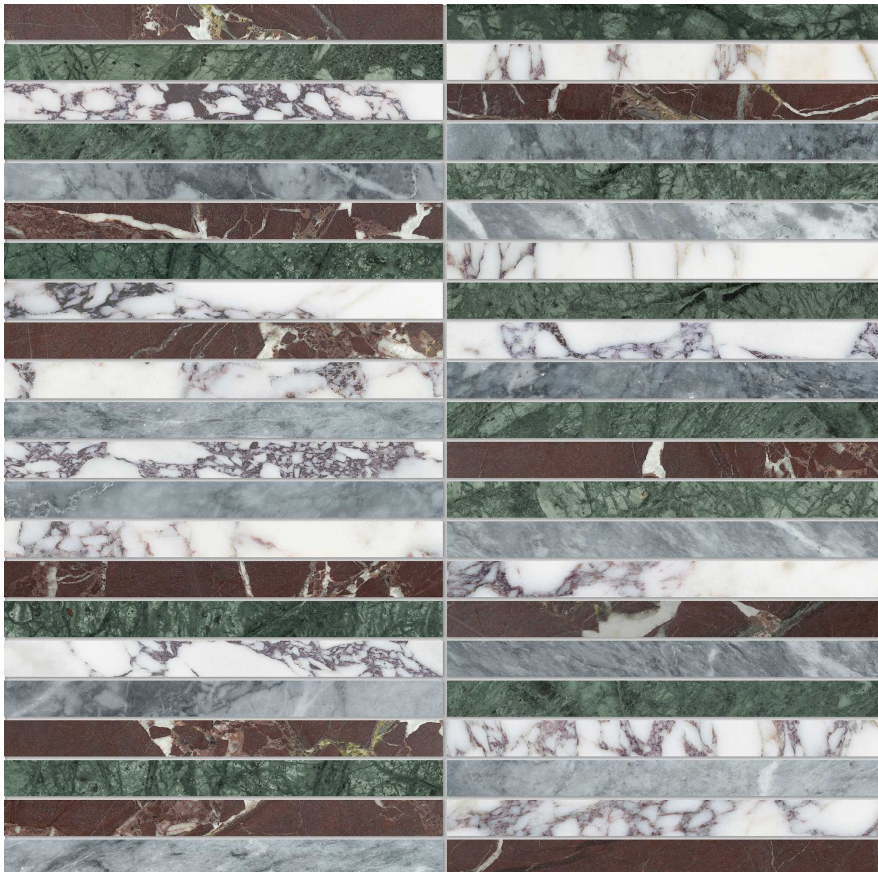

MARINO TILE

PRODUCT

UTOPIO .5X6 STACKED TROPIC MOSAIC

Stone | 11.65"x11.8" | Natural Stone

TECHNICAL DATA

CODE: AS5001-04320

NAME: Utopio .5x6 Stacked Tropic Mosaic

SIZE: 11.65"x11.8"

SERIES: Utopio

FINISH: Polished & Honed

FAMILY: Stone

MOSAIC TYPE: 0.5"x6"

SALES UNIT: SF

SUITABLE FOR: Indoor|Shower

TPOLOGY: Natural Stone

TYPE OF PIECE: Mosaic