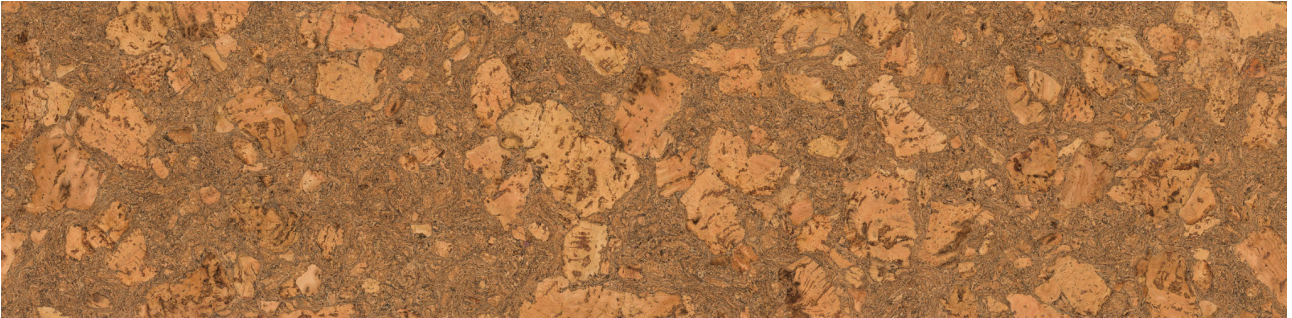

MARINO TILE

PRODUCT CORK CLICK CAPRI

Waterproof Flooring | 12"x48,6" | HDF

DETAILS

ROOM SCENES

TECHNICAL DATA

CODE: LCCORK202009
NAME: Cork Click Capri
SIZE: 12"x48,6"
SERIES: True Earth Cork Click
FINISH: Matt
LOOK: Wood Look
CLICK SYSTEM: UNICLIC system
COMMERCIAL WARRANTY: Class 33
CORE BOARD THICKNESS: 7 mm
FAMILY: Waterproof Flooring
PAD THICKNESS: 1 mm
PAD TYPE: Cork Underlayment
RESIDENTIAL WARRANTY: Class 23
SPECIAL ORDER: Special Order
STYLE: Contemporary
SUITABLE FOR: Indoor
SURFACE TEXTURE: Cork
TYPOLOGY: HDF
TYPE OF PIECE: Field Tile
TOTAL THICKNESS: 10 mm
USE: Floor only
WEAR LAYER: AC5 Hotcoat® with aluminum oxide
NOTES: These SKUs are special order and take approximately two weeks to deliver