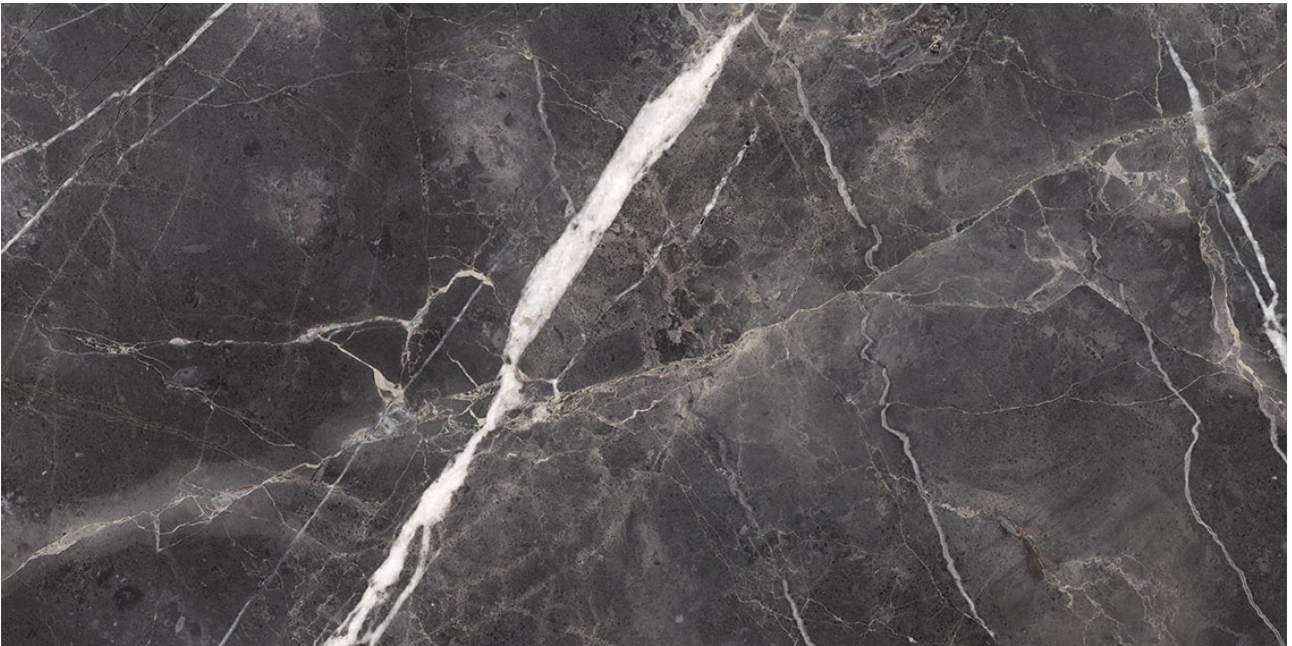

### ROYAL STONWORKS 24X48 TUSCAN FORGE VEIN POLISHED

---

Tile | 24"x48" | Porcelain

**TECHNICAL DATA**

CODE: QUSW-TF-6P

NAME: Royal Stoneworks 24X48 Tuscan Forge Vein Polished

SIZE: 24"x48"

SERIES: Royal Stoneworks

FINISH: Polished

LOOK: Stone Look

EDGE: Rectified

FAMILY: Tile

FROST RESISTANCE: Yes

SHADE VARIATION: V3

SPECIAL ORDER: Special Order

STYLE: Contemporary