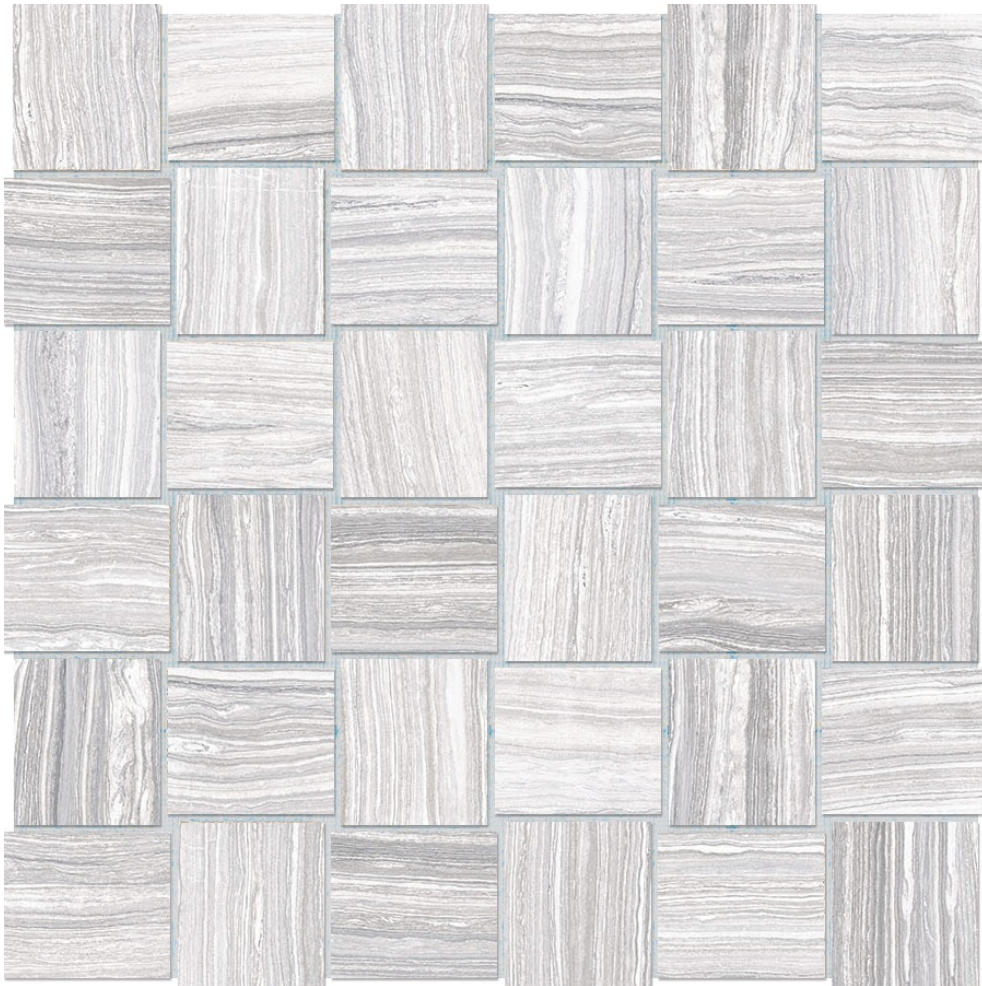

MARINO TILE

PRODUCT

2X2 ICE BASKETWEAVE

Tile | 12"x12" | Glazed Porcelain

TECHNICAL DATA

CODE: AC4501-00840

NAME: 2x2 Ice Basketweave

SIZE: 12"x12"

SERIES: Eramosa

FINISH: Matt

LOOK: Marble Look

FAMILY: Tile

FROST RESISTANCE: Yes

MOSAIC TYPE: Mesh-Mounted

PEI: 4

SALES UNIT: SF

SPECIAL ORDER: Special Order

STYLE: Contemporary

SUITABLE FOR: Indoor

TPOLOGY: Glazed Porcelain

TYPE OF PIECE: Mosaic

USE: Floor and Wall

NOTES: This product is special order and cannot be cancelled, returned, or refunded.