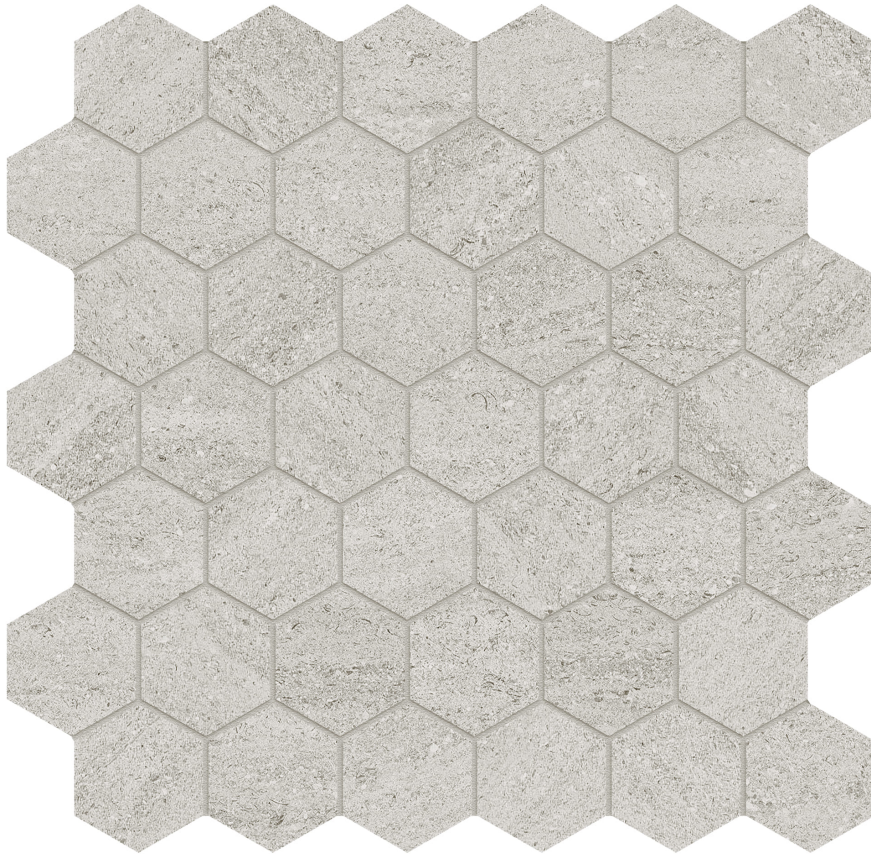

# MARINO TILE

---

### LITHOFORM 2\ " HEX VEINCUT VISTA

---

Tile | 12"x12" | Porcelain

**TECHNICAL DATA**

CODE: AC8510-00370

NAME: Lithoform 2'' Hex Veincut Vista

SIZE: 12''x12''

SERIES: Lithoform

FINISH: Organic Matte

LOOK: Stone Look

EDGE: Rectified

FAMILY: Tile

SPECIAL ORDER: Special Order

STYLE: Contemporary

SUITABLE FOR: Indoor| Outdoor

TYPOLOGY: Porcelain