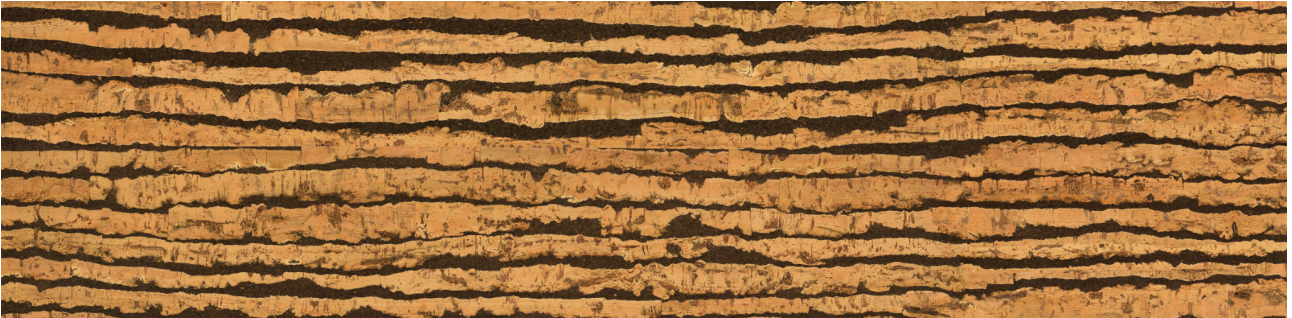

MARINO TILE

PRODUCT

CORK CLICK LANZAROTE

Waterproof Flooring | 12"x48,6" | HDF

TECHNICAL DATA

CODE: LCCORK202011
NAME: Cork Click Lanzarote
SIZE: 12"x48,6"
SERIES: True Earth Cork Click
FINISH: Matt
LOOK: Wood Look
CLICK SYSTEM: UNICLIC system
COMMERCIAL WARRANTY: Class 33
CORE BOARD THICKNESS: 7 mm
FAMILY: Waterproof Flooring
PAD THICKNESS: 1 mm
PAD TYPE: Cork Underlayment
RESIDENTIAL WARRANTY: Class 23
SPECIAL ORDER: Special Order
STYLE: Contemporary
SUITABLE FOR: Indoor
SURFACE TEXTURE: Cork
TYPOLOGY: HDF
TYPE OF PIECE: Field Tile
TOTAL THICKNESS: 10 mm
USE: Floor only
WEAR LAYER: AC5 Hotcoat® with aluminum oxide
NOTES: These SKUs are special order and take approximately two weeks to deliver