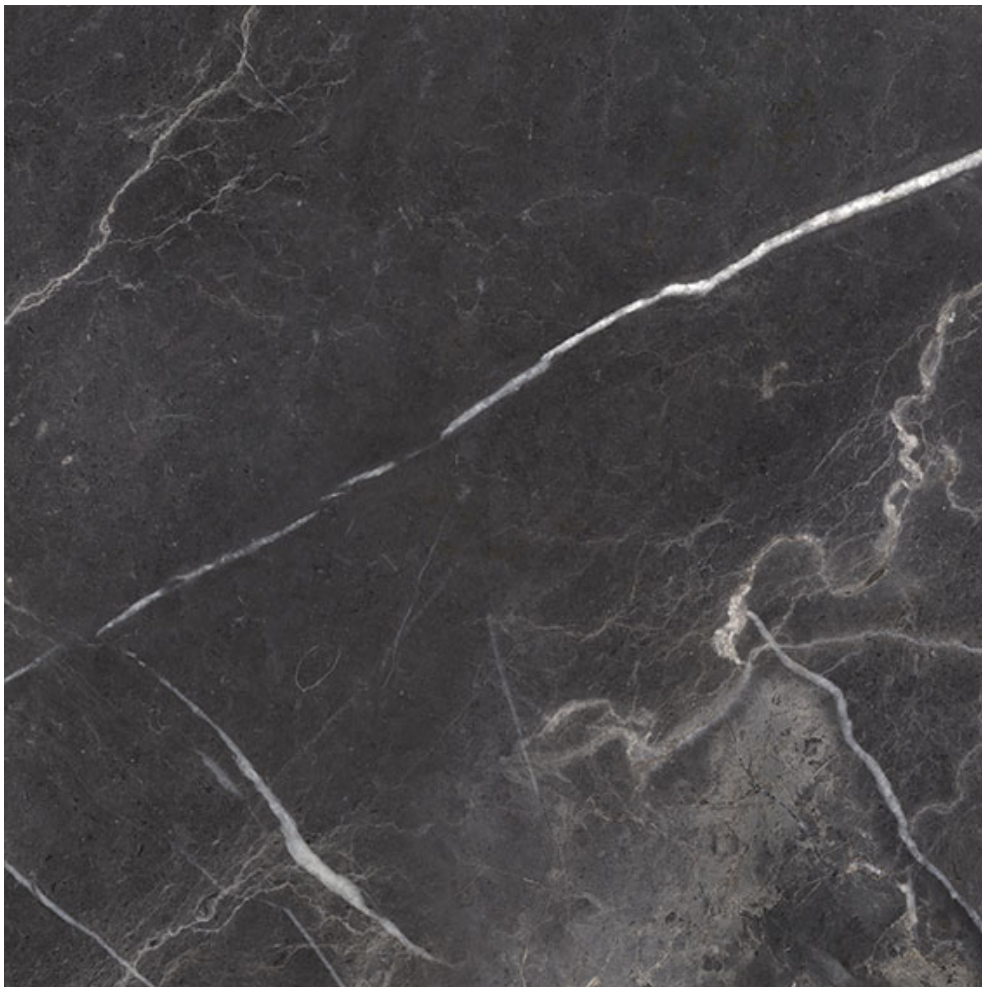

MARINO TILE

PRODUCT

ROYAL STONWORKS 24X24 TUSCAN FORGE VEIN POLISHED

Tile | 24"x24" | Porcelain

TECHNICAL DATA

CODE: QUSW-TF-4P

NAME: Royal Stoneworks 24X24 Tuscan Forge Vein Polished

SIZE: 24"x24"

SERIES: Royal Stoneworks

FINISH: Polished

LOOK: Stone Look

EDGE: Rectified

FAMILY: Tile

FROST RESISTANCE: Yes

SHADE VARIATION: V3

SPECIAL ORDER: Special Order

STYLE: Contemporary

SUITABLE FOR: Indoor|Shower

TPOLOGY: Porcelain

TYPE OF PIECE: Field Tile

USE: Floor and Wall

NOTES: This product is special order and cannot be cancelled, returned, or refunded.

PACKING

| Size | Product type | BOX | | | PALLET | | |
|---------|--------------|-----|-------|----|--------|------|----|
| | | pcs | sqft | lb | boxes | sqft | lb |
| 24"x24" | Field Tile | 3 | 11.52 | | 42 | | |