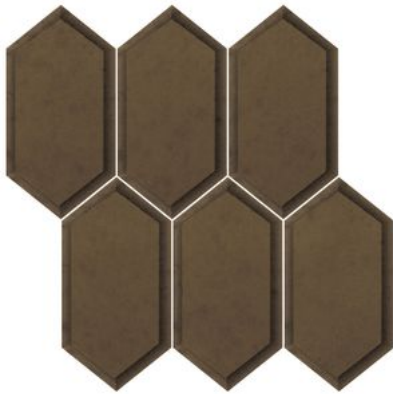

MARINO TILE

SERIES OBSIDIAN

Glass | | Glass

Rustic glamour.

PRODUCTS

Obsidian Bronze Beveled Hexagon Mosaic
12"x12" | Glass

Obsidian Silver Beveled Hexagon Mosaic
12"x12" | Glass

Obsidian 3x12 Bronze
3"x12" | Glass

Obsidian 3x12 Silver
3"x12" | Glass

Obsidian 3x9 Bronze Beveled
3"x9" | Glass

Obsidian 3x9 Silver Beveled
3"x9" | Glass

ROOM SCENES

| Size | Product type | BOX | | | PALLET | | |
|---------|--------------|-----|------|----|--------|------|----|
| | | pcs | sqft | lb | boxes | sqft | lb |
| 12"x12" | Mosaic | 10 | 9.59 | | | | |
| 3"x12" | Field Tile | 20 | 4.71 | | | | |
| 3"x9" | Field Tile | 28 | 4.95 | | 84 | | |