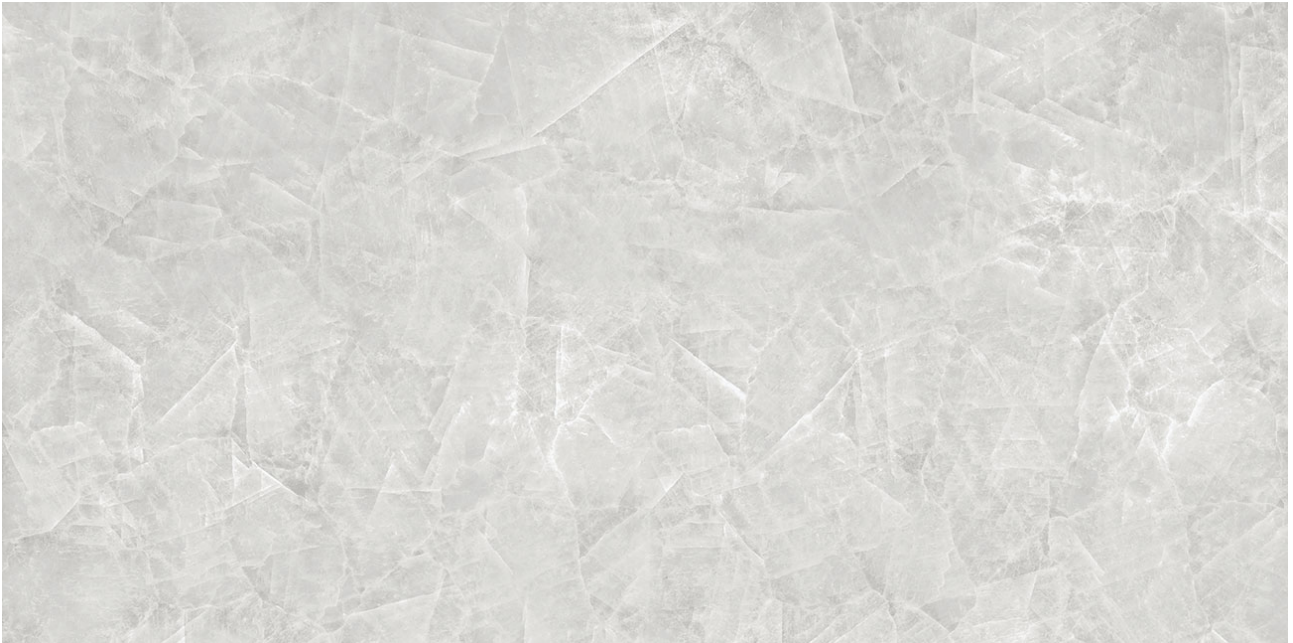

MARINO TILE

PRODUCT

ROYAL STONEWORKS 63X126 CRYSTAL LUXE POLISHED

Tile | 63"x126" | Sintered Slab

TECHNICAL DATA

CODE: QUSW-CL-1P

NAME: Royal Stoneworks 63X126 Crystal Luxe Polished

SIZE: 63"x126"

SERIES: Royal Stoneworks

FINISH: Polished

LOOK: Stone Look

EDGE: Rectified

FAMILY: Tile

FROST RESISTANCE: Yes

SHADE VARIATION: V2

SPECIAL ORDER: Special Order

STYLE: Contemporary

SUITABLE FOR: Indoor|Shower

TPOLOGY: Sintered Slab

TYPE OF PIECE: Field Tile

USE: Floor and Wall

NOTES: This product is special order and cannot be cancelled, returned, or refunded.

PACKING