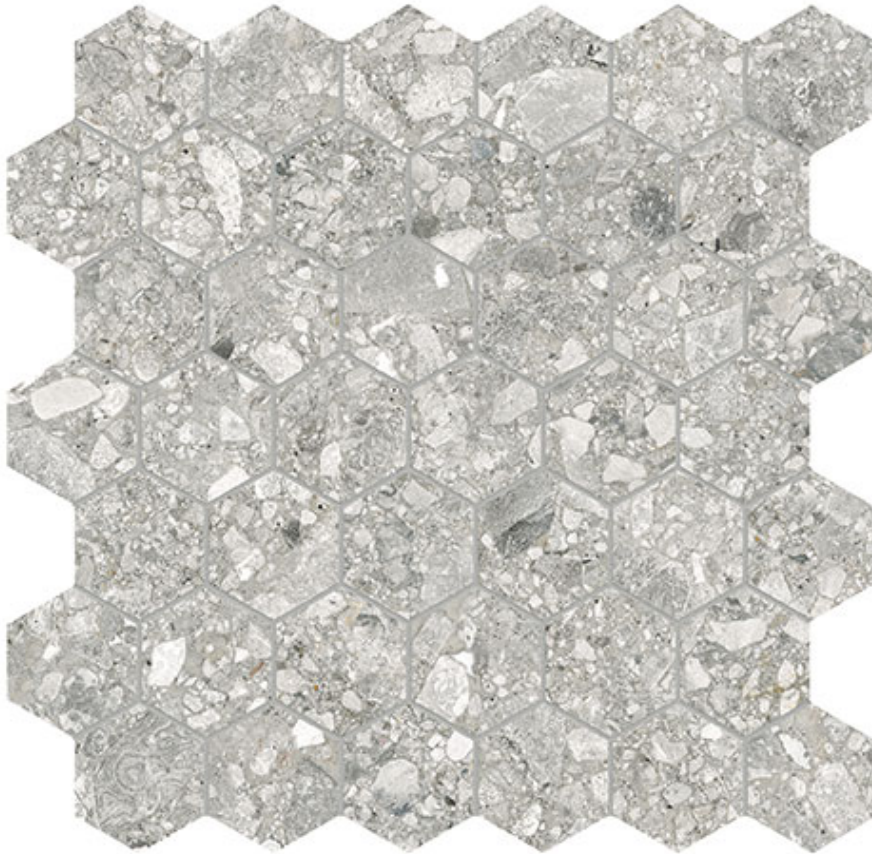

MARINO TILE

PRODUCT

ROYAL STONWORKS 2\'' REGAL FOSSIL VEIN HEX

Tile | 12"x12" | Porcelain

TECHNICAL DATA

CODE: QUSW-RF-HX

NAME: Royal Stoneworks 2" Regal Fossil Vein Hex

SIZE: 12"x12"

SERIES: Royal Stoneworks

FINISH: Matt

LOOK: Stone Look

FAMILY: Tile

MOSAIC TYPE: 2"x2"

SHADE VARIATION: V3

SPECIAL ORDER: Special Order

STYLE: Contemporary

SUITABLE FOR: Indoor|Shower

TPOLOGY: Porcelain

TYPE OF PIECE: Mosaic

USE: Floor and Wall

NOTES: This product is special order and cannot be cancelled, returned, or refunded.

PACKING

Size	Product type	BOX			PALLET		
		pcs	sqft	lb	boxes	sqft	lb
12"x12"	Mosaic	10	9.69		45		