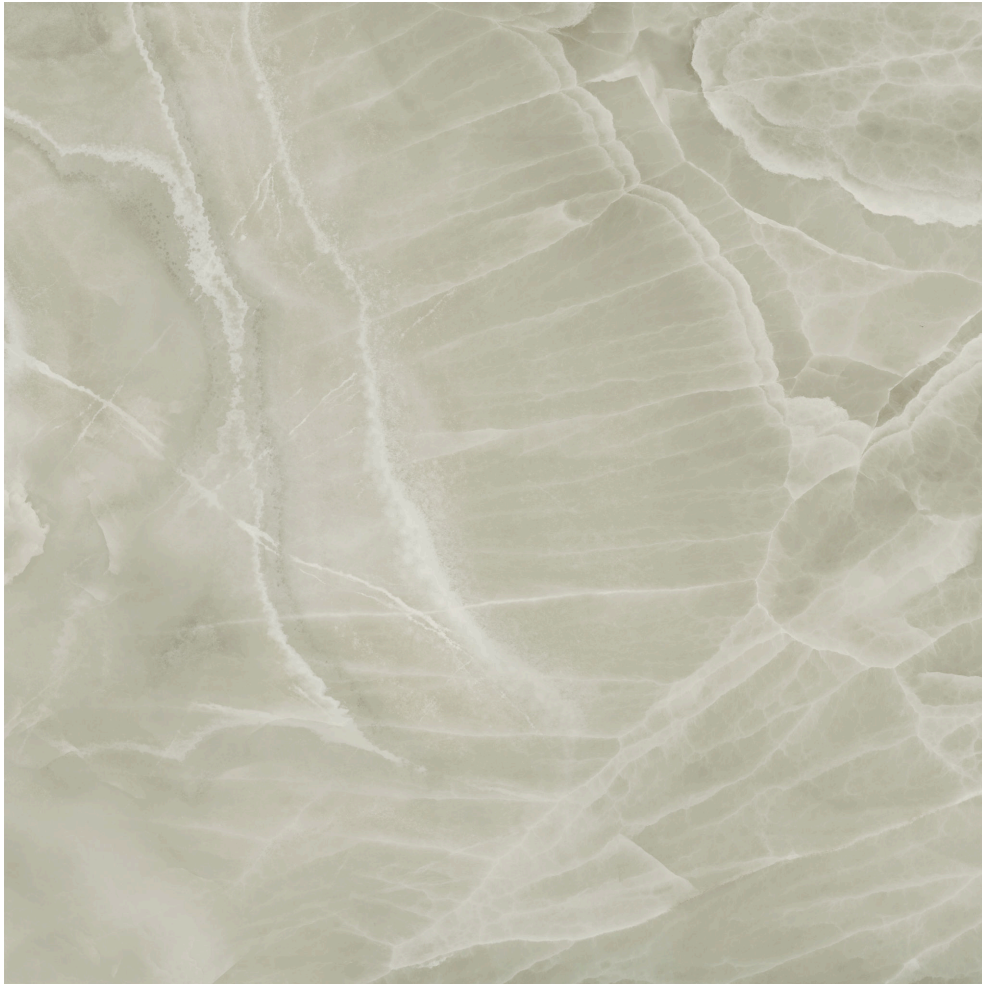

MARINO TILE

PRODUCT

LUSTRA 48X48 ONYX SAGE HONED

Tile | 48"x48" | Colorsync Porcelain

TECHNICAL DATA

CODE: AC8500-01550

NAME: Lustra 48x48 Onyx Sage Honed

SIZE: 48"x48"

FROST RESISTANCE: Yes

SHADE VARIATION: V3

SPECIAL ORDER: Special Order

SUITABLE FOR: Indoor| Outdoor

TYPOLOGY: Colorsync Porcelain

THICKNESS: 9mm

TYPE OF PIECE: Field Tile

USE: Floor and Wall