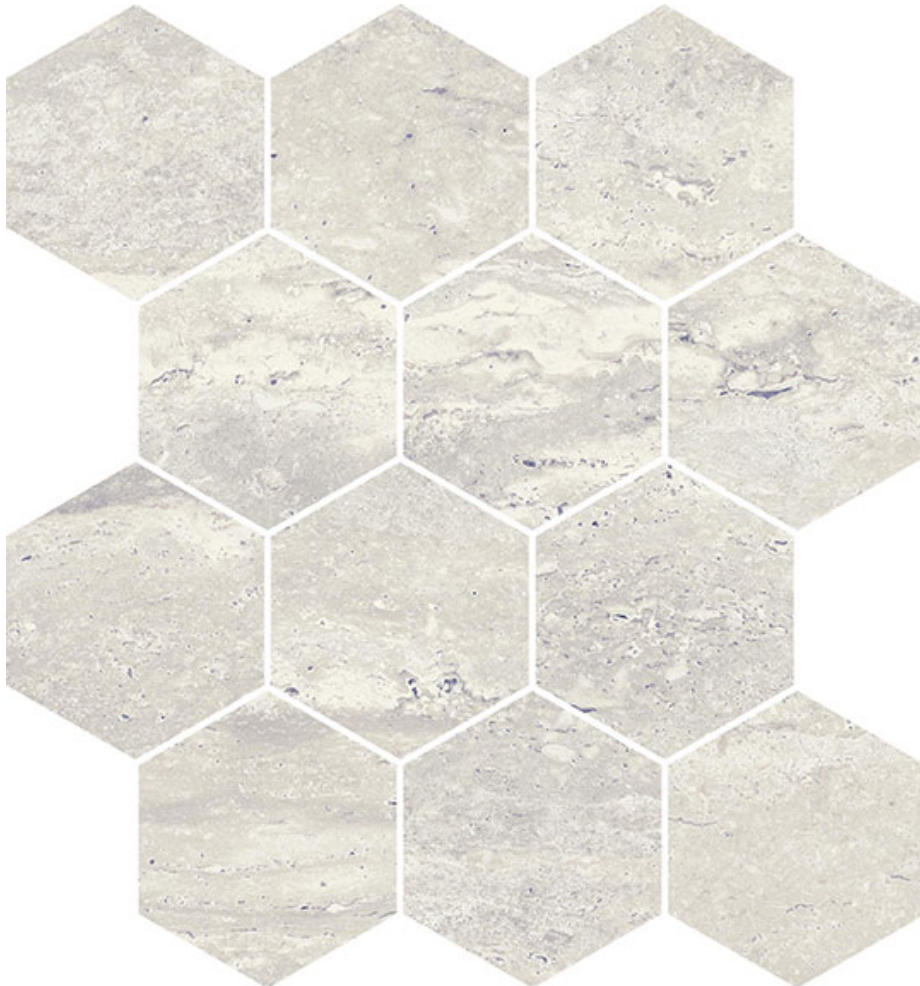

MARINO TILE

PRODUCT

SATURNIA 3X3 HEX ROMAN MATTE

Tile | 9"x11" | Porcelain

GRAPHIC VARIETY

ROOM SCENES

TECHNICAL DATA

CODE: QUSA-RO-HM
NAME: Saturnia 3x3 Hex Roman Matte
SIZE: 9"x11"
SERIES: Saturnia
FINISH: Matt
LOOK: Marble Look
CHEMICAL RESISTANCE: Not affected
DCOF: ≥ 0.42 Wet
EDGE: Rectified
FAMILY: Tile
FROST RESISTANCE: Yes
MOSAIC TYPE: 3"x3"
STAIN RESISTANCE: Not affected
STYLE: Contemporary
TYPOLOGY: Porcelain
THICKNESS: 8
TYPE OF PIECE: Mosaic
USE: Floor and Wall
NOTES: Proudly made in the USA