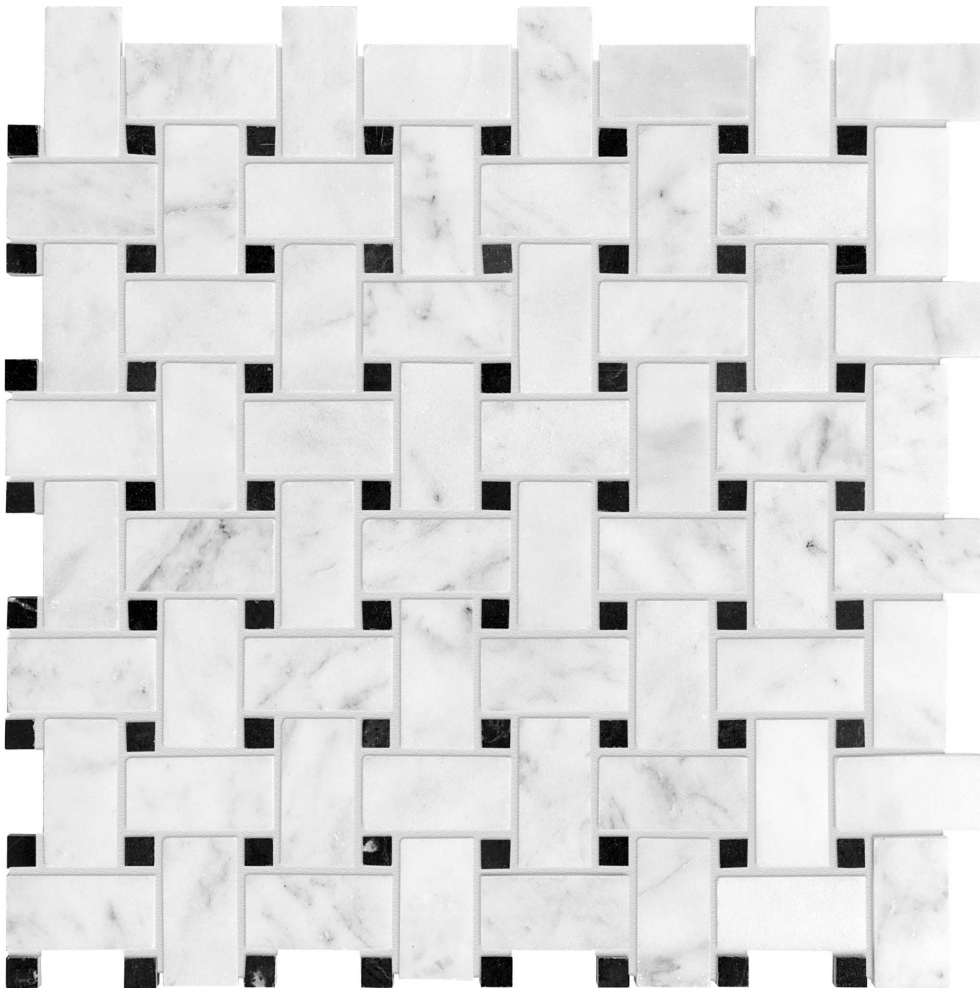

MARINO TILE

PRODUCT

BIANCO VENATINO BASKETWEAVE POLISHED MOSAIC

Stone | 12"x12" | Marble

TECHNICAL DATA

CODE: AS5001-00250

NAME: Bianco Venatino Basketweave Polished Mosaic

SIZE: 12"x12"

SERIES: Bianco Venatino

FINISH: Polished

FAMILY: Stone

SALES UNIT: SF

SUITABLE FOR: Indoor|Shower

TYPOLOGY: Marble

TYPE OF PIECE: Mosaic

USE: Floor and Wall