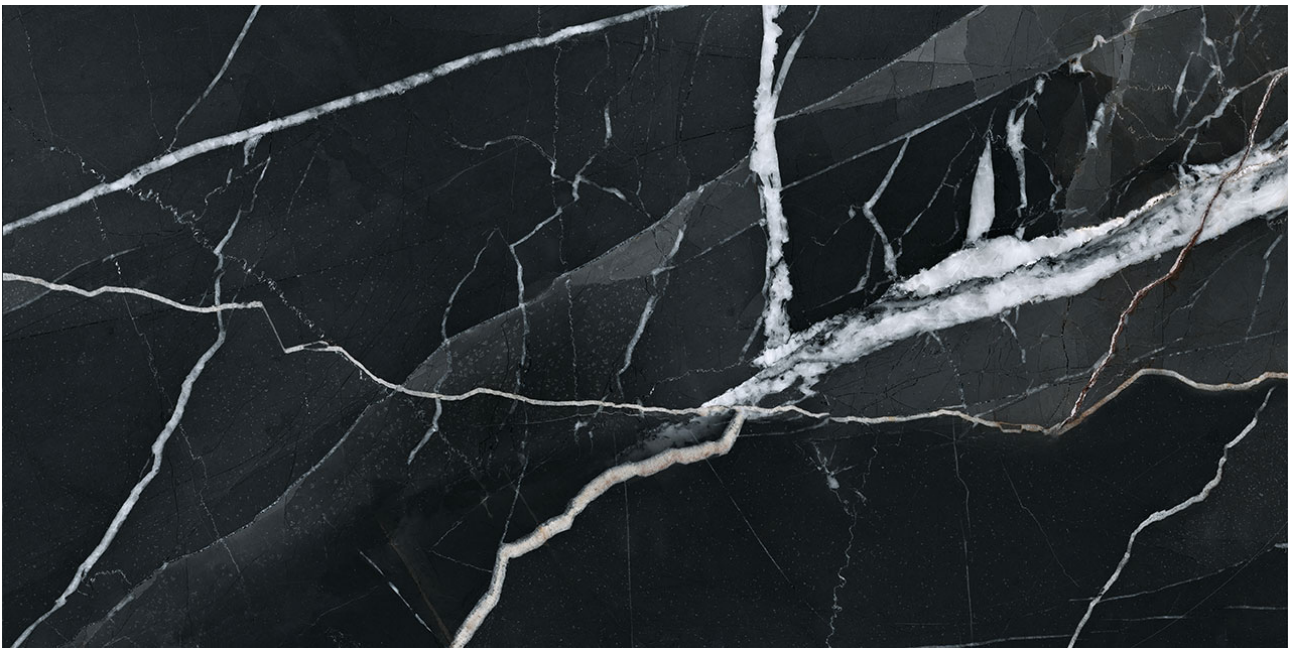

MARINO TILE

PRODUCT
ROYAL STONEWORKS 12X24 REGAL BLACK VEIN
POLISHED

Tile | 12"x24" | Porcelain

TECHNICAL DATA

CODE: QUSW-RV-5P

NAME: Royal Stoneworks 12X24 Regal Black Vein Polished

SIZE: 12"x24"

SERIES: Royal Stoneworks

FINISH: Polished

LOOK: Stone Look

EDGE: Rectified

FAMILY: Tile

FROST RESISTANCE: Yes

SPECIAL ORDER: Special Order

STYLE: Contemporary

SUITABLE FOR: Indoor|Shower