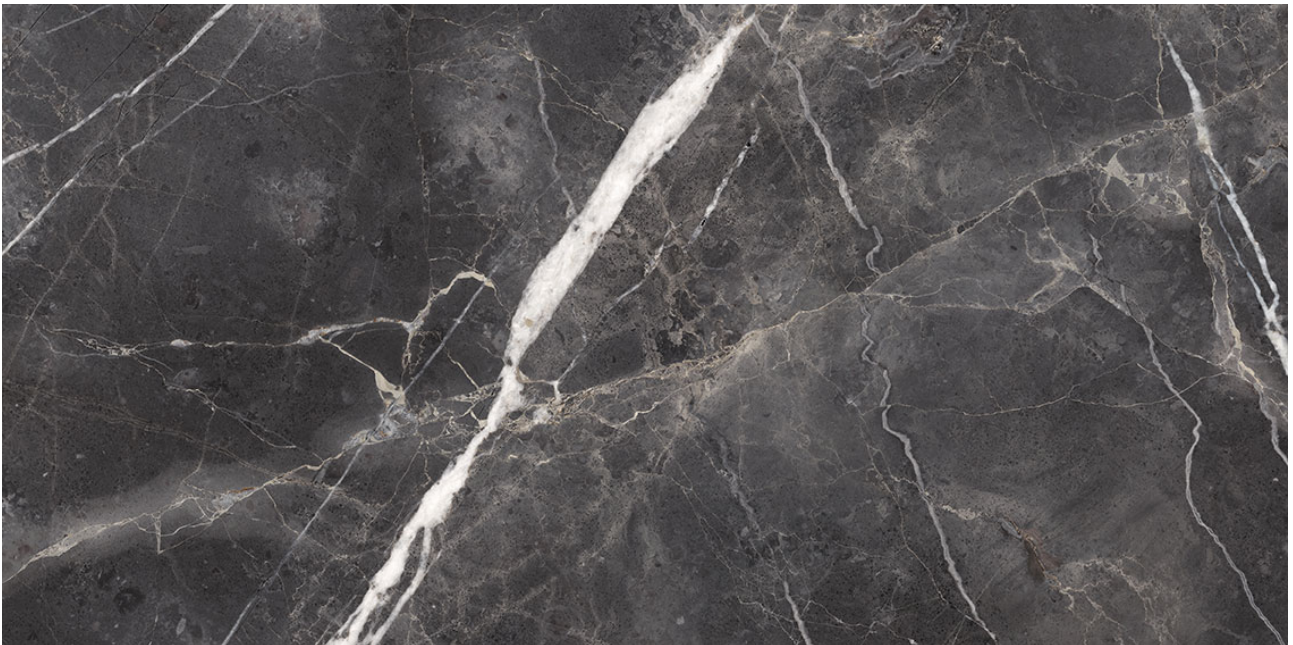

MARINO TILE

PRODUCT

ROYAL STONEWORKS 24X48 TUSCAN FORGE VEIN HONED

Tile | 24"x48" | Porcelain