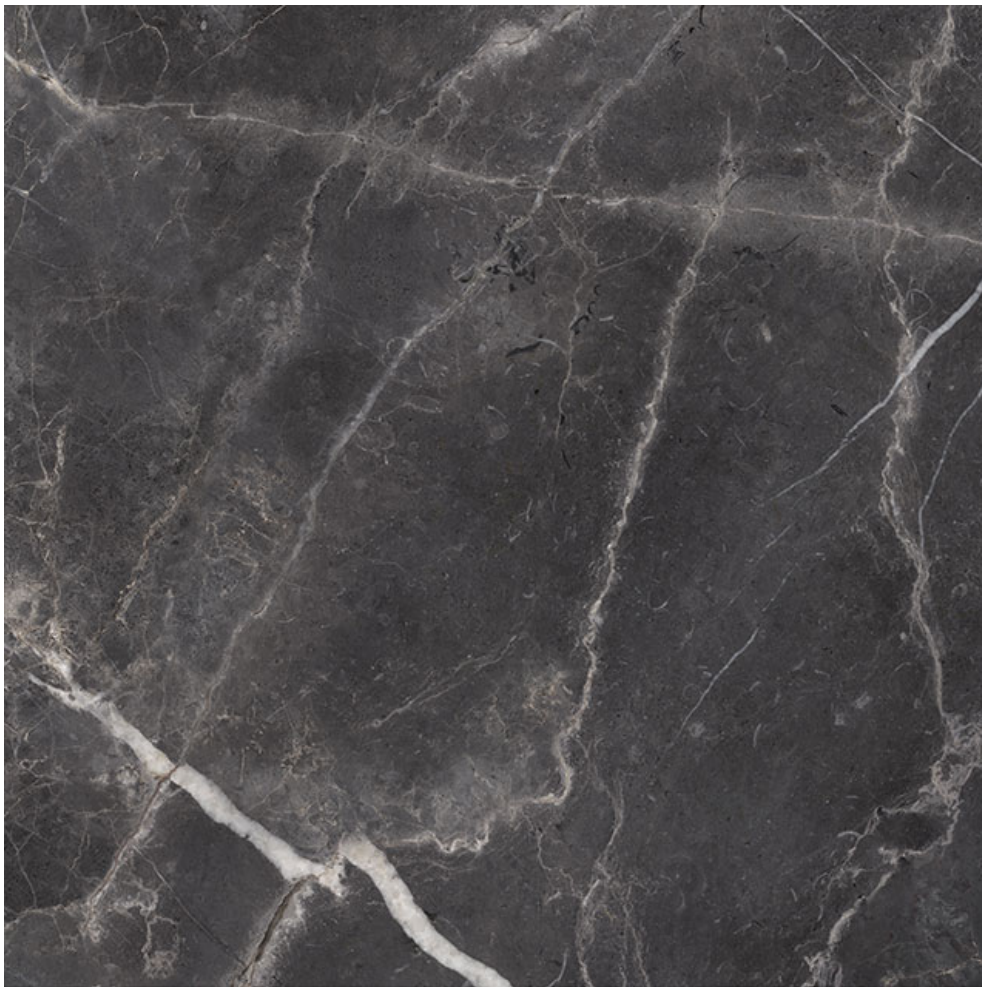

MARINO TILE

PRODUCT

ROYAL STONWORKS 36X36 TUSCAN FORGE VEIN POLISHED

Tile | 36"x36" | Porcelain

TECHNICAL DATA

CODE: QUSW-TF-7P

NAME: Royal Stoneworks 36X36 Tuscan Forge Vein Polished

SIZE: 36"x36"

SERIES: Royal Stoneworks

FINISH: Polished

LOOK: Stone Look

EDGE: Rectified

FAMILY: Tile

FROST RESISTANCE: Yes

SHADE VARIATION: V3

SPECIAL ORDER: Special Order

STYLE: Contemporary

SUITABLE FOR: Indoor|Shower

TPOLOGY: Porcelain

TYPE OF PIECE: Field Tile

USE: Floor and Wall

NOTES: This product is special order and cannot be cancelled, returned, or refunded.

PACKING

Size	Product type	BOX			PALLET		
		pcs	sqft	lb	boxes	sqft	lb
36"x36"	Field Tile	2	17.32		30		