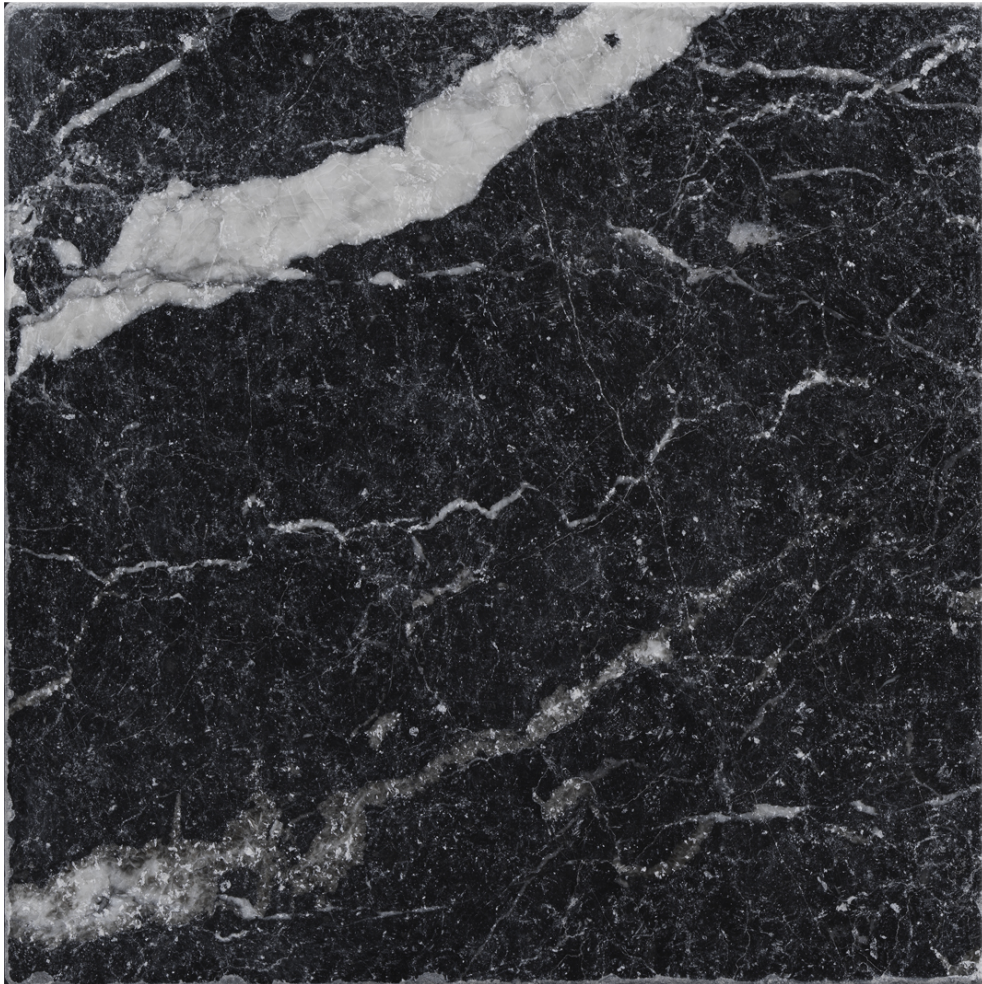

# MARINO TILE

---

### OBSESSION 10X10 NERO

---

Tile | 10"x10" | Glazed Porcelain

ROOM SCENES

---

**TECHNICAL DATA**

CODE: QUOB-NE-3  
NAME: Obsession 10x10 Nero  
SIZE: 10"x10"  
SERIES: Obsession  
FINISH: Matt  
LOOK: Marble Look  
BREAKING STRENGTH:  $\geq 1300$  N  
CHEMICAL RESISTANCE: GA GLA GHA  
DCOF:  $> 0.42$   
STATUS: Coming soon  
FAMILY: Tile  
FROST RESISTANCE: Yes  
MOHS: 6  
PEI: 3  
R VALUE: R9  
SALES UNIT: SF  
SHADE VARIATION: V1  
STAIN RESISTANCE: 5  
STYLE: Classic  
SUITABLE FOR: Backsplash|Indoor|Shower  
TYPOLOGY: Glazed Porcelain  
THICKNESS: 9 mm  
TYPE OF PIECE: Field Tile  
USE: Floor and Wall  
WATER ABSORPTION:  $\leq 0.5\%$   
NOTES: 22 graphic variations