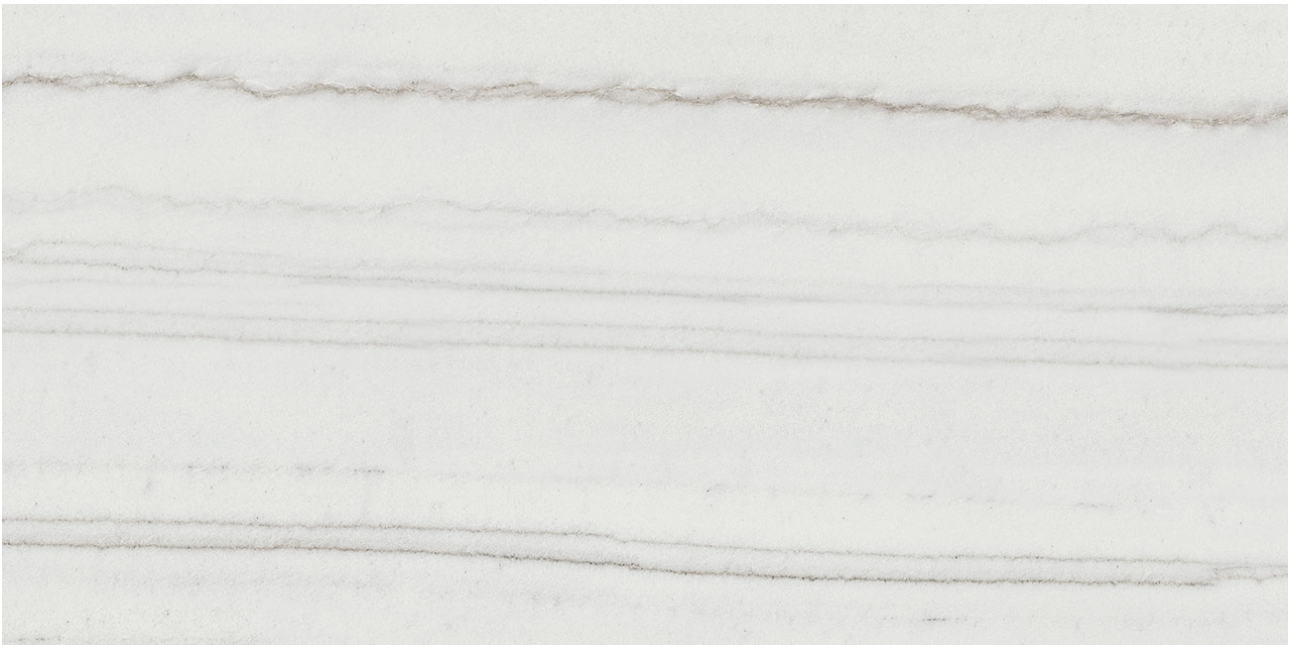

MARINO TILE

PRODUCT

ROYAL STONWORKS 12X24 TUSCAN WHITE VEIN HONED

Tile | 12"x24" | Porcelain

TECHNICAL DATA

CODE: QUSW-TW-5H

NAME: Royal Stoneworks 12X24 Tuscan White Vein Honed

SIZE: 12"x24"

SERIES: Royal Stoneworks

FINISH: Honed

LOOK: Stone Look

EDGE: Rectified

FAMILY: Tile

FROST RESISTANCE: Yes

SPECIAL ORDER: Special Order

STYLE: Contemporary