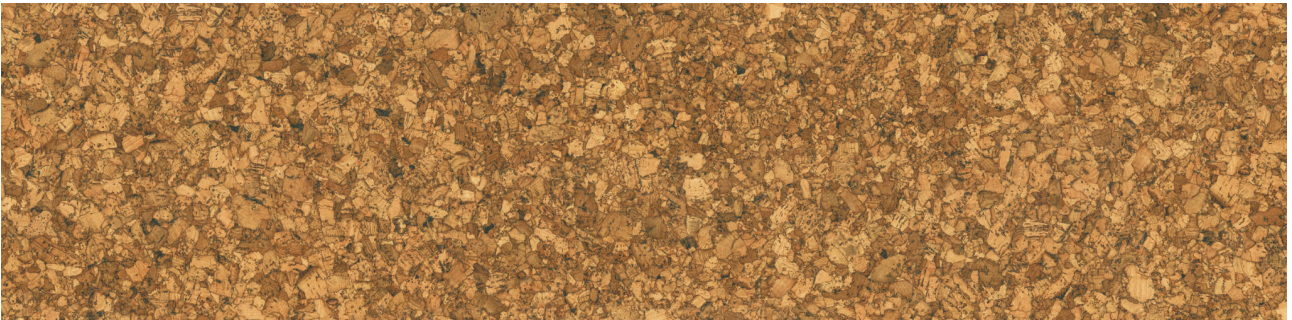

# MARINO TILE

---

## PRODUCT CORK CLICK PICO

---

Waterproof Flooring | 12"x48,6" | HDF

ROOM SCENES

**TECHNICAL DATA**

CODE: LCCORK202010  
NAME: Cork Click Pico  
SIZE: 12"x48,6"  
SERIES: True Earth Cork Click  
FINISH: Matt  
LOOK: Wood Look  
CLICK SYSTEM: UNICLIC system  
COMMERCIAL WARRANTY: Class 33  
CORE BOARD THICKNESS: 7 mm  
FAMILY: Waterproof Flooring  
PAD THICKNESS: 1 mm  
PAD TYPE: Cork Underlayment  
RESIDENTIAL WARRANTY: Class 23  
SPECIAL ORDER: Special Order  
STYLE: Contemporary  
SUITABLE FOR: Indoor  
SURFACE TEXTURE: Cork  
TYPOLOGY: HDF  
TYPE OF PIECE: Field Tile  
TOTAL THICKNESS: 10 mm  
USE: Floor only  
WEAR LAYER: AC5 Hotcoat® with aluminum oxide  
NOTES: These SKUs are special order and take approximately two weeks to deliver