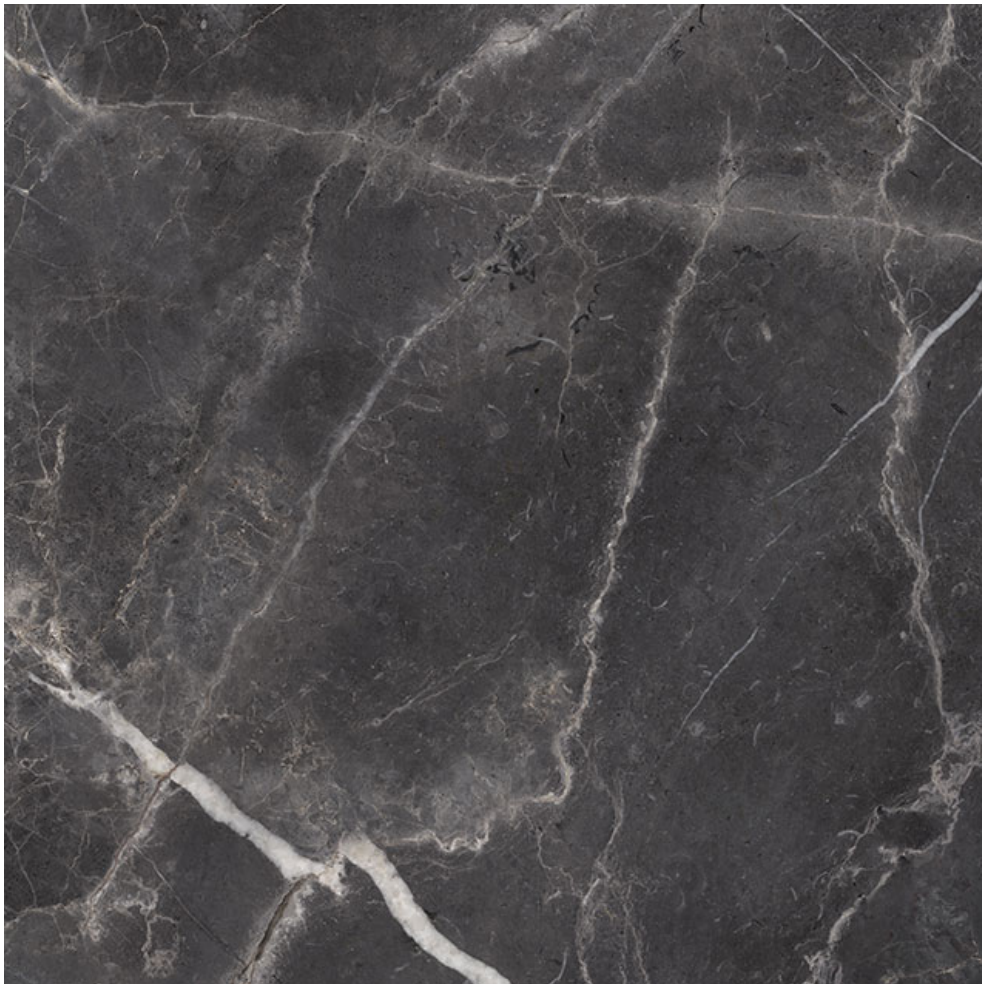

MARINO TILE

PRODUCT

ROYAL STONEWORKS 36X36 TUSCAN FORGE VEIN HONED

Tile | 36"x36" | Porcelain

TECHNICAL DATA

CODE: QUSW-TF-7H

NAME: Royal Stoneworks 36X36 Tuscan Forge Vein Honed

SIZE: 36"x36"

SERIES: Royal Stoneworks

FINISH: Honed

LOOK: Stone Look

EDGE: Rectified

FAMILY: Tile

FROST RESISTANCE: Yes

SHADE VARIATION: V3

SPECIAL ORDER: Special Order

STYLE: Contemporary

SUITABLE FOR: Indoor|Shower

TPOLOGY: Porcelain

TYPE OF PIECE: Field Tile

USE: Floor and Wall

NOTES: This product is special order and cannot be cancelled, returned, or refunded.

PACKING

| Size | Product type | BOX | | | PALLET | | |
|---------|--------------|-----|-------|----|--------|------|----|
| | | pcs | sqft | lb | boxes | sqft | lb |
| 36"x36" | Field Tile | 2 | 17.32 | | 30 | | |