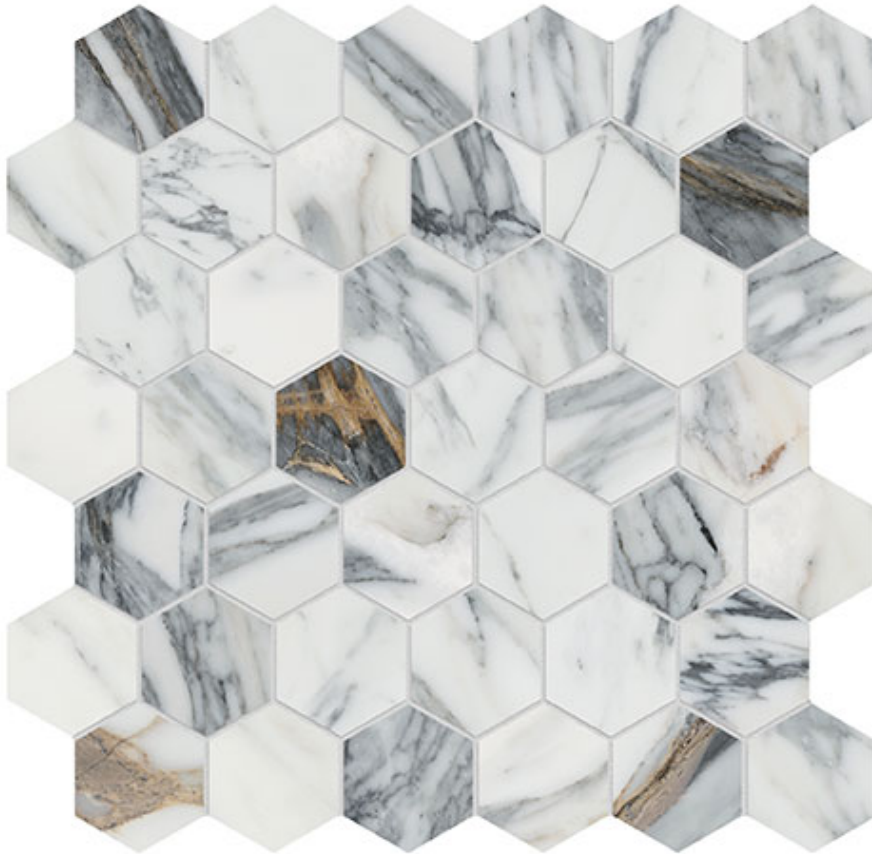

MARINO TILE

PRODUCT

ROYAL STONEWORKS 2\ " REGAL WHITE VEIN HEX

Tile | 12"x12" | Porcelain

TECHNICAL DATA

CODE: QUSW-RW-HX

NAME: Royal Stoneworks 2" Regal White Vein Hex

SIZE: 12"x12"

SERIES: Royal Stoneworks

FINISH: Honed

LOOK: Stone Look

FAMILY: Tile

MOSAIC TYPE: 2"x2"

SHADE VARIATION: V3

SPECIAL ORDER: Special Order

STYLE: Contemporary

SUITABLE FOR: Indoor|Shower

TPOLOGY: Porcelain

TYPE OF PIECE: Mosaic

USE: Floor and Wall

NOTES: This product is special order and cannot be cancelled, returned, or refunded.

PACKING

Size	Product type	BOX			PALLET		
		pcs	sqft	lb	boxes	sqft	lb
12"x12"	Mosaic	10	9.69		45		