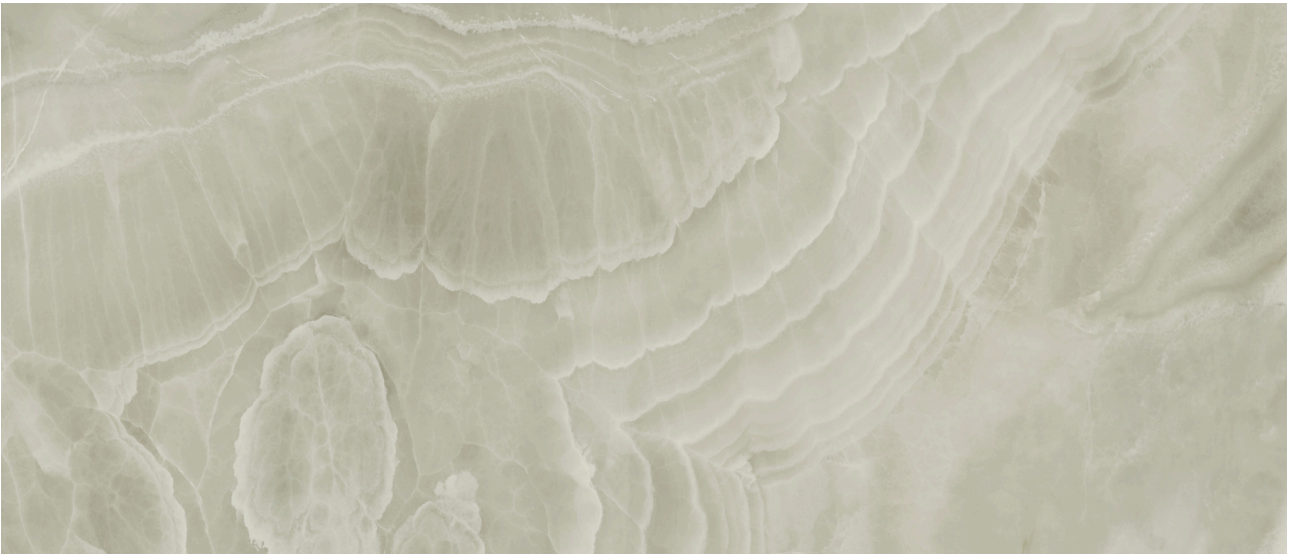

# MARINO TILE

---

### LUSTRA 48X110 ONYX SAGE HONED

---

Tile | 48"x110" | Colorsync Porcelain

**TECHNICAL DATA**

CODE: AC8500-00650

NAME: Lustra 48x110 Onyx Sage Honed

SIZE: 48"x110"

SERIES: Lustra

SHADE VARIATION: V3

SPECIAL ORDER: Special Order

SUITABLE FOR: Indoor| Outdoor

TYPOLOGY: Colorsync Porcelain

THICKNESS: 6mm

TYPE OF PIECE: Field Tile

USE: Floor and Wall

WATER ABSORPTION:  $<0.1\%$