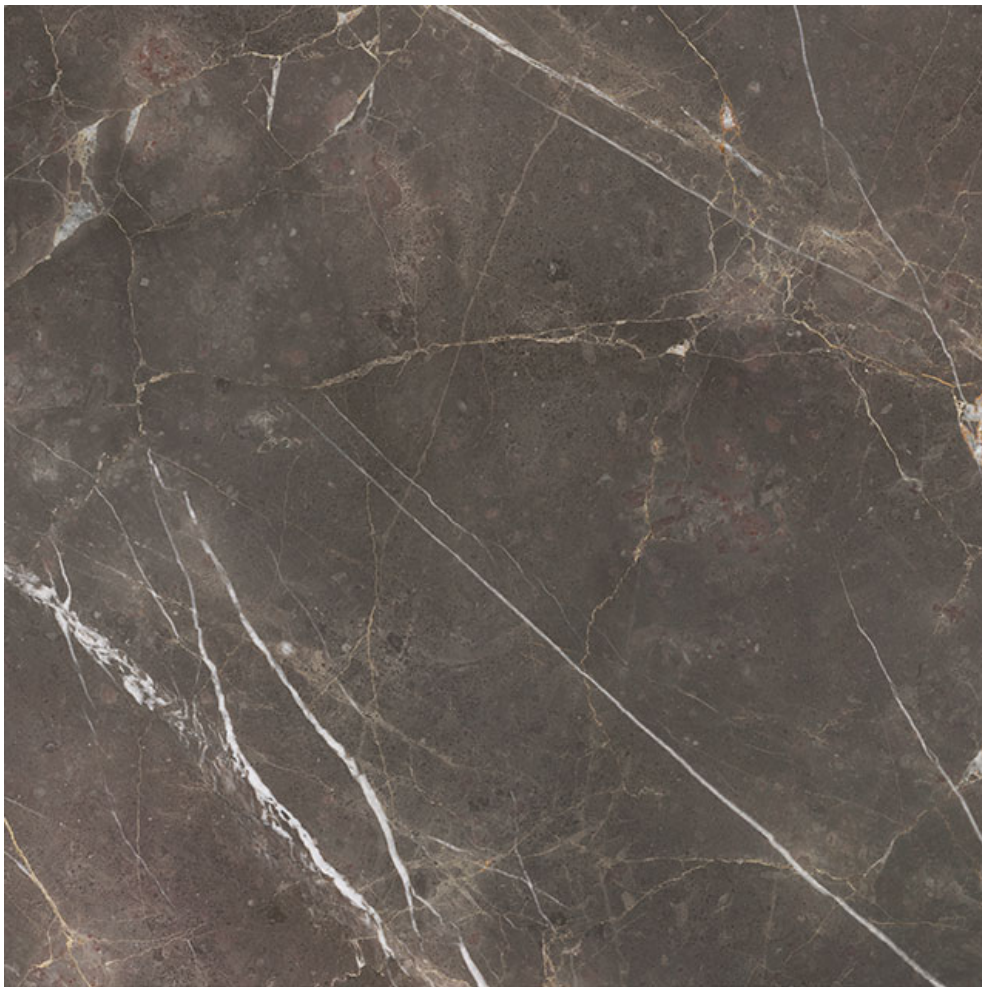

MARINO TILE

PRODUCT

ROYAL STONEWORKS 36X36 REGAL BROWN MARBLE HONED

Tile | 36"x36" | Porcelain

TECHNICAL DATA

CODE: QUSW-RM-7H

NAME: Royal Stoneworks 36X36 Regal Brown Marble Honed

SIZE: 36"x36"

SERIES: Royal Stoneworks

FINISH: Honed

LOOK: Stone Look

EDGE: Rectified

FAMILY: Tile

FROST RESISTANCE: Yes

SHADE VARIATION: V3

SPECIAL ORDER: Special Order

STYLE: Contemporary

SUITABLE FOR: Indoor|Shower

TPOLOGY: Porcelain

TYPE OF PIECE: Field Tile

USE: Floor and Wall

NOTES: This product is special order and cannot be cancelled, returned, or refunded.

PACKING

Size	Product type	BOX			PALLET		
		pcs	sqft	lb	boxes	sqft	lb
36"x36"	Field Tile	2	17.32		30		