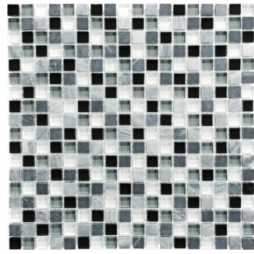

MARINO TILE

SERIES GLASS STONE

Multi-Look Mosaics | | Mixed Materials

PRODUCTS

Linear Bamboo Mosaic
12"x14" | Mixed Materials

Linear Cabernet Mosaic
12"x14" | Mixed Materials

Linear Cappuccino Mosaic
12"x14" | Mixed Materials

Linear Creme Brulee Mosaic
12"x14" | Mixed Materials

Linear Iceland Mosaic
12"x14" | Mixed Materials

Linear Midnight Mosaic
12"x14" | Mixed Materials

Linear Spa Mosaic
12"x14" | Mixed Materials

Linear Waterfall Mosaic
12"x14" | Mixed Materials

5/8X5/8 Bamboo Mosaic
12"x12" | Mixed Materials

5/8X5/8 Cabernet Mosaic
12"x12" | Mixed Materials

5/8X5/8 Cappuccino Mosaic
12"x12" | Mixed Materials

5/8X5/8 Creme Brulee Mosaic
12"x12" | Mixed Materials

5/8X5/8 Iceland Mosaic
12"x12" | Mixed Materials

5/8X5/8 Midnight Mosaic
12"x12" | Mixed Materials

5/8X5/8 Spa Mosaic
12"x12" | Mixed Materials

5/8X5/8 Waterfall Mosaic
12"x12" | Mixed Materials

ROOM SCENES