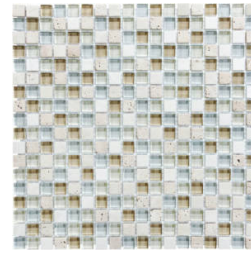

MARINO TILE

SERIES GLASS STONE

Multi-Look Mosaics | | Mixed Materials

PRODUCTS

Linear Bamboo Mosaic
12"x14" | Mixed Materials

Linear Cabernet Mosaic
12"x14" | Mixed Materials

Linear Cappuccino Mosaic
12"x14" | Mixed Materials

Linear Creme Brulee Mosaic
12"x14" | Mixed Materials

Linear Iceland Mosaic
12"x14" | Mixed Materials

Linear Midnight Mosaic
12"x14" | Mixed Materials

Linear Spa Mosaic
12"x14" | Mixed Materials

Linear Waterfall Mosaic
12"x14" | Mixed Materials

5/8X5/8 Bamboo Mosaic
12"x12" | Mixed Materials

5/8X5/8 Cabernet Mosaic
12"x12" | Mixed Materials

5/8X5/8 Cappuccino Mosaic
12"x12" | Mixed Materials

5/8X5/8 Creme Brulee Mosaic
12"x12" | Mixed Materials

5/8X5/8 Iceland Mosaic
12"x12" | Mixed Materials

5/8X5/8 Midnight Mosaic
12"x12" | Mixed Materials

5/8X5/8 Spa Mosaic
12"x12" | Mixed Materials

5/8X5/8 Waterfall Mosaic
12"x12" | Mixed Materials

ROOM SCENES