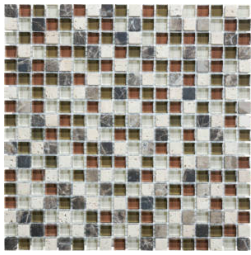

MARINO TILE

SERIES GLASS STONE

Multi-Look Mosaics | | Mixed Materials

PRODUCTS

Linear Bamboo Mosaic
12"x14" | Mixed Materials

Linear Cabernet Mosaic
12"x14" | Mixed Materials

Linear Cappuccino Mosaic
12"x14" | Mixed Materials

Linear Creme Brulee Mosaic
12"x14" | Mixed Materials

Linear Iceland Mosaic
12"x14" | Mixed Materials

Linear Midnight Mosaic
12"x14" | Mixed Materials

Linear Spa Mosaic
12"x14" | Mixed Materials

Linear Waterfall Mosaic
12"x14" | Mixed Materials

5/8X5/8 Bamboo Mosaic
12"x12" | Mixed Materials

5/8X5/8 Cabernet Mosaic
12"x12" | Mixed Materials

5/8X5/8 Cappuccino Mosaic
12"x12" | Mixed Materials

5/8X5/8 Creme Brulee Mosaic
12"x12" | Mixed Materials