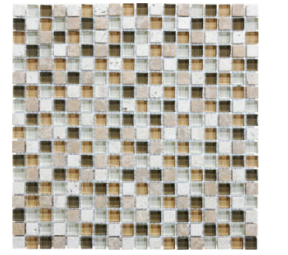

MARINO TILE

SERIES GLASS STONE

Multi-Look Mosaics | | Mixed Materials

PRODUCTS

Linear Bamboo Mosaic
12"x14" | Mixed Materials

Linear Cabernet Mosaic
12"x14" | Mixed Materials

Linear Cappuccino Mosaic
12"x14" | Mixed Materials

Linear Creme Brulee Mosaic
12"x14" | Mixed Materials

Linear Iceland Mosaic
12"x14" | Mixed Materials

Linear Midnight Mosaic
12"x14" | Mixed Materials

Linear Spa Mosaic
12"x14" | Mixed Materials

Linear Waterfall Mosaic
12"x14" | Mixed Materials

5/8X5/8 Bamboo Mosaic
12"x12" | Mixed Materials

5/8X5/8 Cabernet Mosaic
12"x12" | Mixed Materials

5/8X5/8 Cappuccino Mosaic
12"x12" | Mixed Materials

5/8X5/8 Creme Brulee Mosaic
12"x12" | Mixed Materials