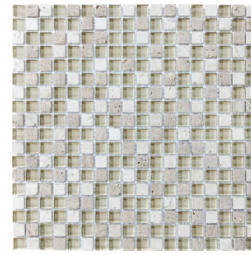

MARINO TILE

SERIES GLASS STONE

Multi-Look Mosaics | | Mixed Materials

PRODUCTS

Linear Bamboo Mosaic
12"x14" | Mixed Materials

Linear Cabernet Mosaic
12"x14" | Mixed Materials

Linear Cappuccino Mosaic
12"x14" | Mixed Materials

Linear Creme Brulee Mosaic
12"x14" | Mixed Materials

Linear Iceland Mosaic
12"x14" | Mixed Materials

Linear Midnight Mosaic
12"x14" | Mixed Materials

Linear Spa Mosaic
12"x14" | Mixed Materials

Linear Waterfall Mosaic
12"x14" | Mixed Materials

5/8X5/8 Bamboo Mosaic
12"x12" | Mixed Materials

5/8X5/8 Cabernet Mosaic
12"x12" | Mixed Materials

5/8X5/8 Cappuccino Mosaic
12"x12" | Mixed Materials

5/8X5/8 Creme Brulee Mosaic
12"x12" | Mixed Materials