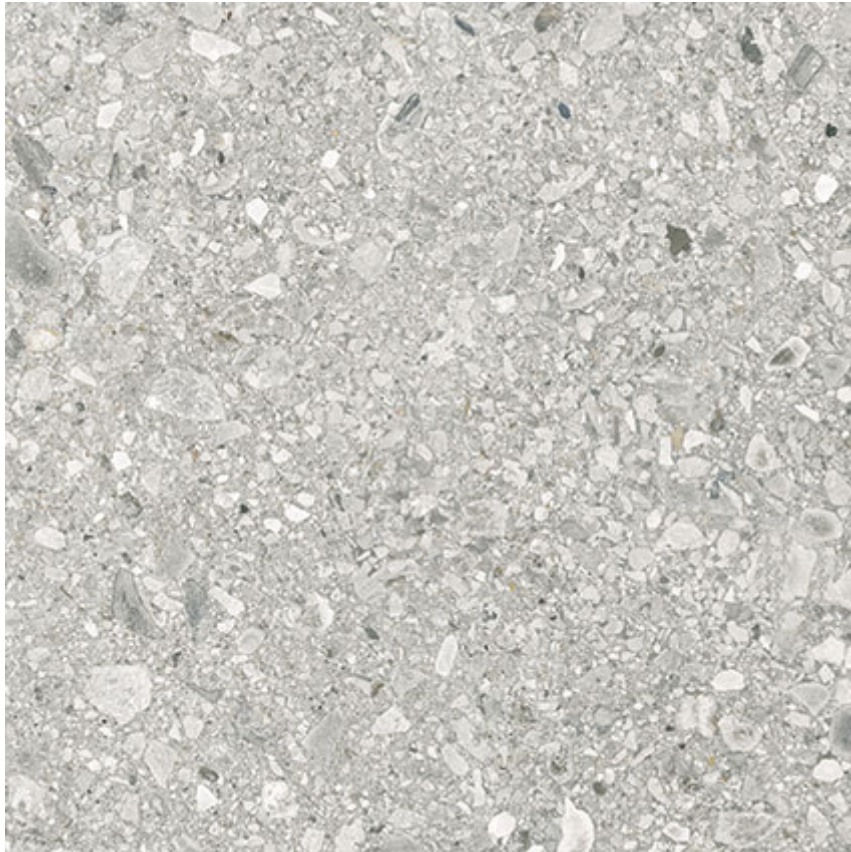

MARINO TILE

PRODUCT

ROYAL STONEWORKS 24X24 REGAL FOSSIL VEIN ORG

Tile | 24"x24" | Porcelain

TECHNICAL DATA

CODE: QUSW-RF-40

NAME: Royal Stoneworks 24X24 Regal Fossil Vein Org

SIZE: 24"x24"

SERIES: Royal Stoneworks

FINISH: Matt

LOOK: Stone Look

EDGE: Rectified

FAMILY: Tile

FROST RESISTANCE: Yes

SHADE VARIATION: V3

SPECIAL ORDER: Special Order

STYLE: Contemporary

SUITABLE FOR: Indoor|Shower

TPOLOGY: Porcelain

TYPE OF PIECE: Field Tile

USE: Floor and Wall

NOTES: This product is special order and cannot be cancelled, returned, or refunded.

PACKING

Size	Product type	BOX			PALLET		
		pcs	sqft	lb	boxes	sqft	lb
24"x24"	Field Tile	3	11.52		42		