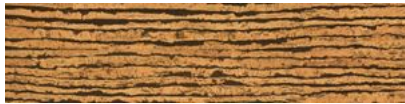

MARINO TILE

SERIES

TRUE EARTH CORK CLICK

Wood Look | | HDF

PRODUCTS

Cork Click Capri
12"x48,6" | HDF

Cork Click Comino
12"x48,6" | HDF

Cork Click Corvo
12"x48,6" | HDF

Cork Click Lanzarote
12"x48,6" | HDF

Cork Click Linosa
12"x48,6" | HDF

Cork Click Pianosa
12"x48,6" | HDF

Cork Click Pico
12"x48,6" | HDF

Cork Click Santorino
12"x48,6" | HDF

Cork Click Stromboli
12"x48,6" | HDF