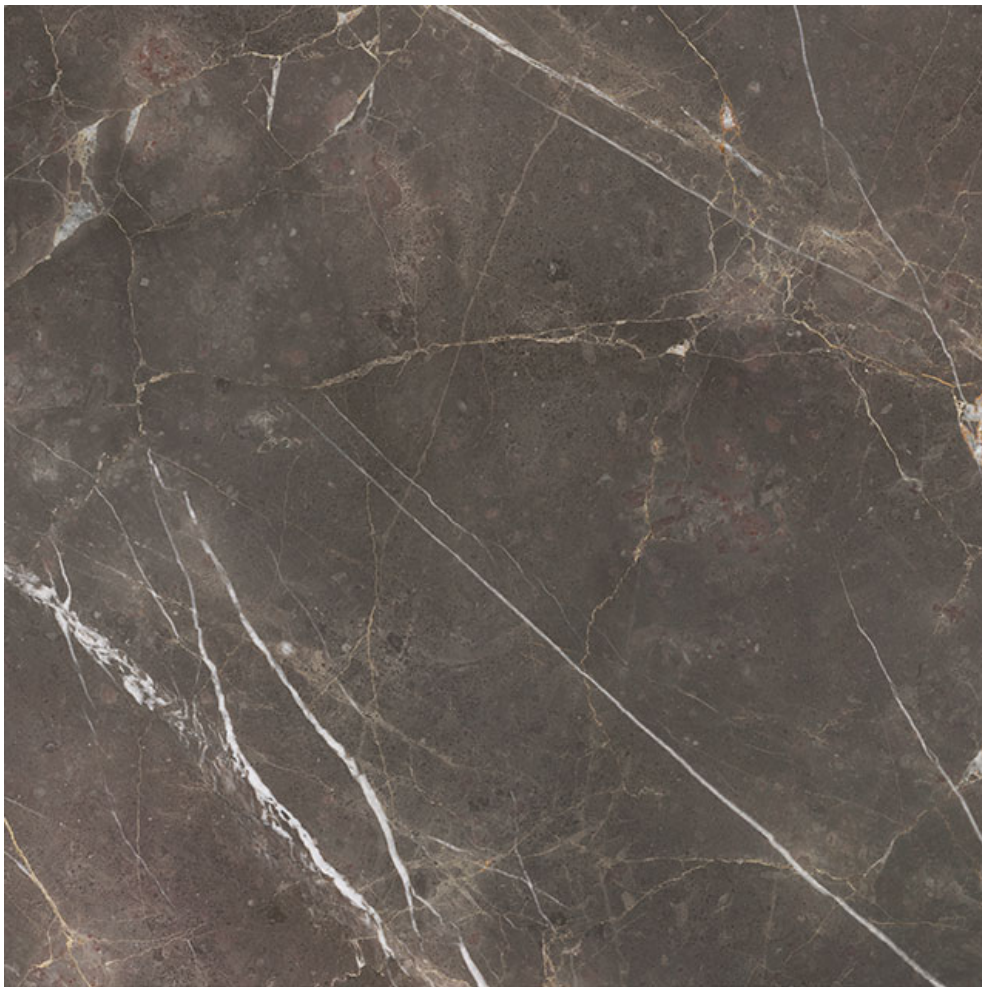

MARINO TILE

PRODUCT

ROYAL STONEWORKS 36X36 REGAL BROWN MARBLE POLISHED

Tile | 36"x36" | Porcelain

TECHNICAL DATA

CODE: QUSW-RM-7P

NAME: Royal Stoneworks 36X36 Regal Brown Marble Polished

SIZE: 36"x36"

SERIES: Royal Stoneworks

FINISH: Polished

LOOK: Stone Look

EDGE: Rectified

FAMILY: Tile

FROST RESISTANCE: Yes

SHADE VARIATION: V3

SPECIAL ORDER: Special Order

STYLE: Contemporary

SUITABLE FOR: Indoor|Shower

TPOLOGY: Porcelain

TYPE OF PIECE: Field Tile

USE: Floor and Wall

NOTES: This product is special order and cannot be cancelled, returned, or refunded.

PACKING

Size	Product type	BOX			PALLET		
		pcs	sqft	lb	boxes	sqft	lb
36"x36"	Field Tile	2	17.32		30		