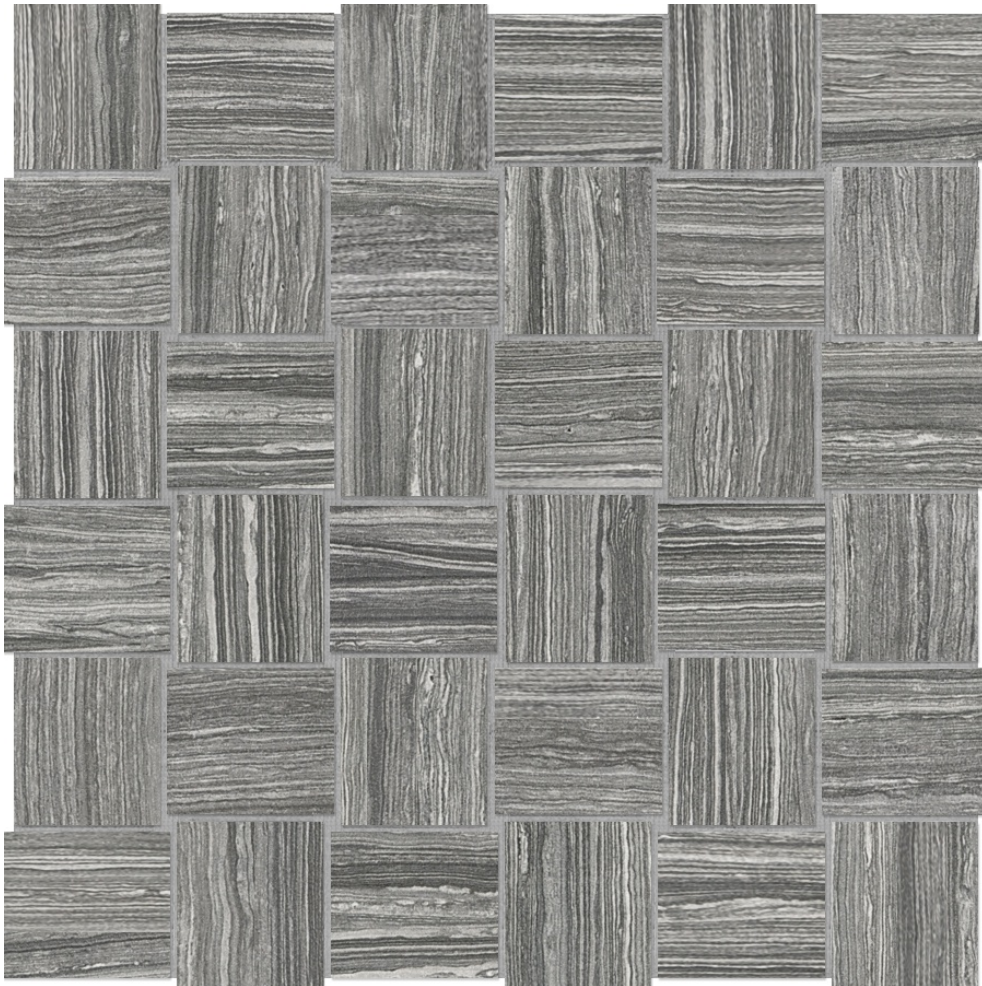

MARINO TILE

PRODUCT

2X2 CARBON BASKETWEAVE

Tile | 12"x12" | Glazed Porcelain

TECHNICAL DATA

CODE: AC4501-00820

NAME: 2x2 Carbon Basketweave

SIZE: 12"x12"

SERIES: Eramosa

FINISH: Matt

LOOK: Marble Look

FAMILY: Tile

FROST RESISTANCE: Yes

MOSAIC TYPE: Mesh-Mounted

PEI: 4

SALES UNIT: SF