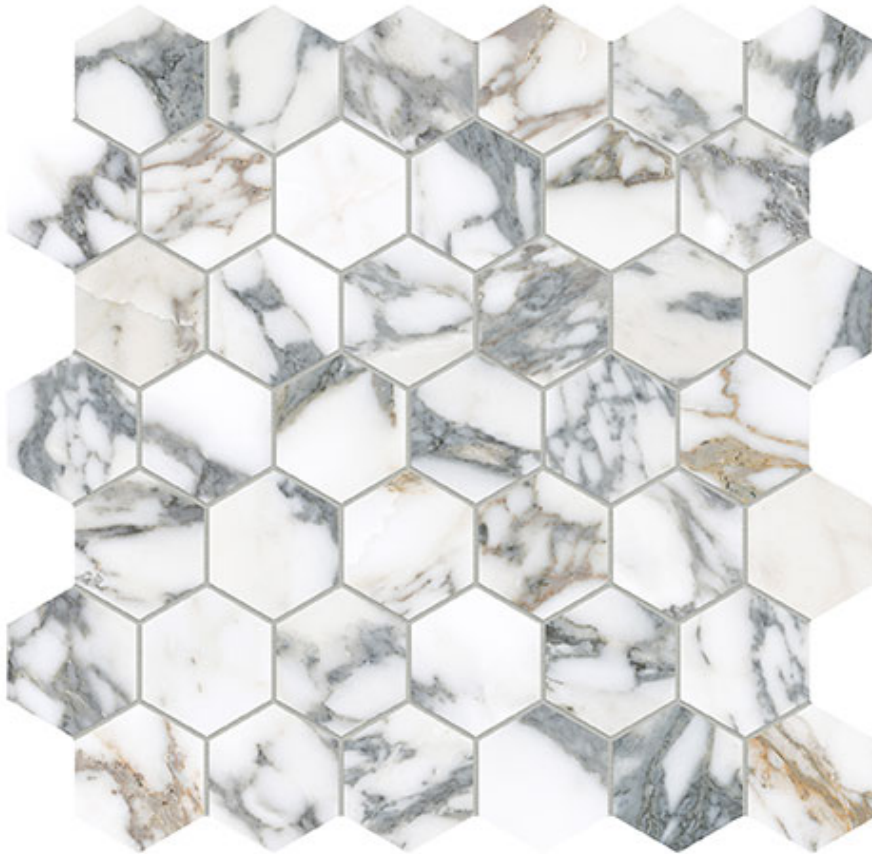

# MARINO TILE

---

### ROYAL STONEWORKS 2\" data-bbox="128 265 874 288"/>

---

Tile | 12"x12" | Porcelain

**ROOM SCENES**

**TECHNICAL DATA**

CODE: QUSW-IA-HX

NAME: Royal Stoneworks 2" Italian Arabescato Hex

SIZE: 12"x12"

SERIES: Royal Stoneworks

FINISH: Honed

LOOK: Stone Look

FAMILY: Tile

MOSAIC TYPE: 2"x2"

SHADE VARIATION: V3

SPECIAL ORDER: Special Order

STYLE: Contemporary