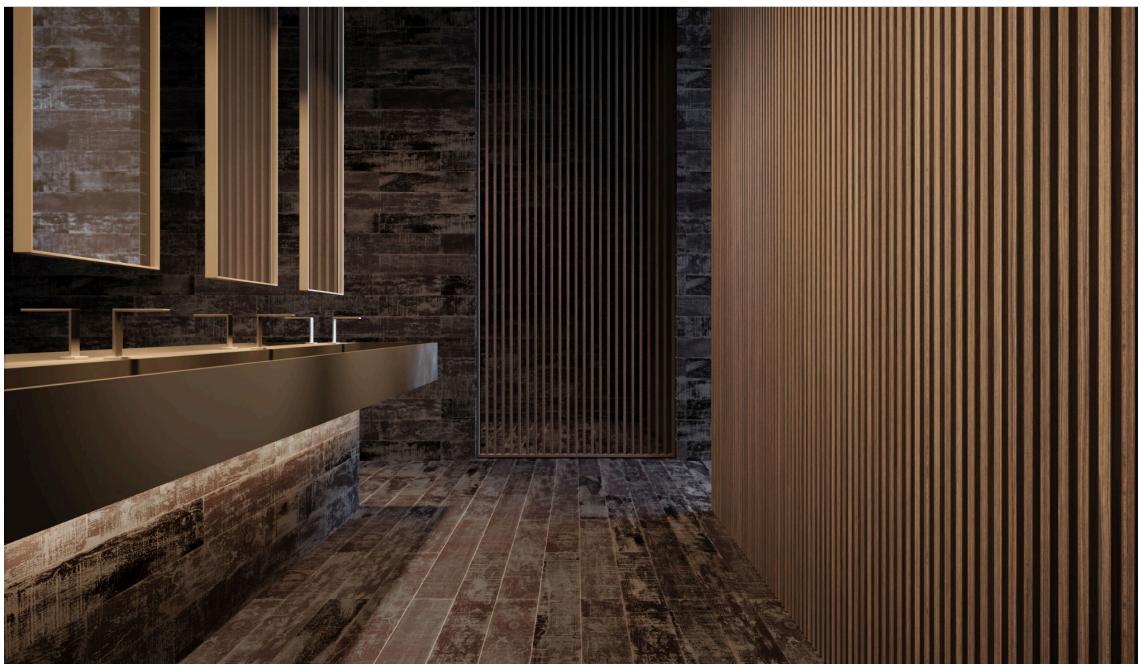

MARINO TILE

SERIES MUSKOKA

Wood Look | | Pressed Glazed Porcelain

Inspired by the natural charm of rustic and textured hardwood.

PRODUCTS

Muskoka 6x36 Ash
6"x36" | Pressed Glazed Porcelain

Muskoka 6x36 Charred
6"x36" | Pressed Glazed Porcelain

Muskoka 6x36 Saddle
6"x36" | Pressed Glazed Porcelain

Muskoka 6x36 Smoke
6"x36" | Pressed Glazed Porcelain

ROOM SCENES

Size	Product type	BOX			PALLET		
		pcs	sqft	lb	boxes	sqft	lb
6"x36"	Field Tile	7	10.23				