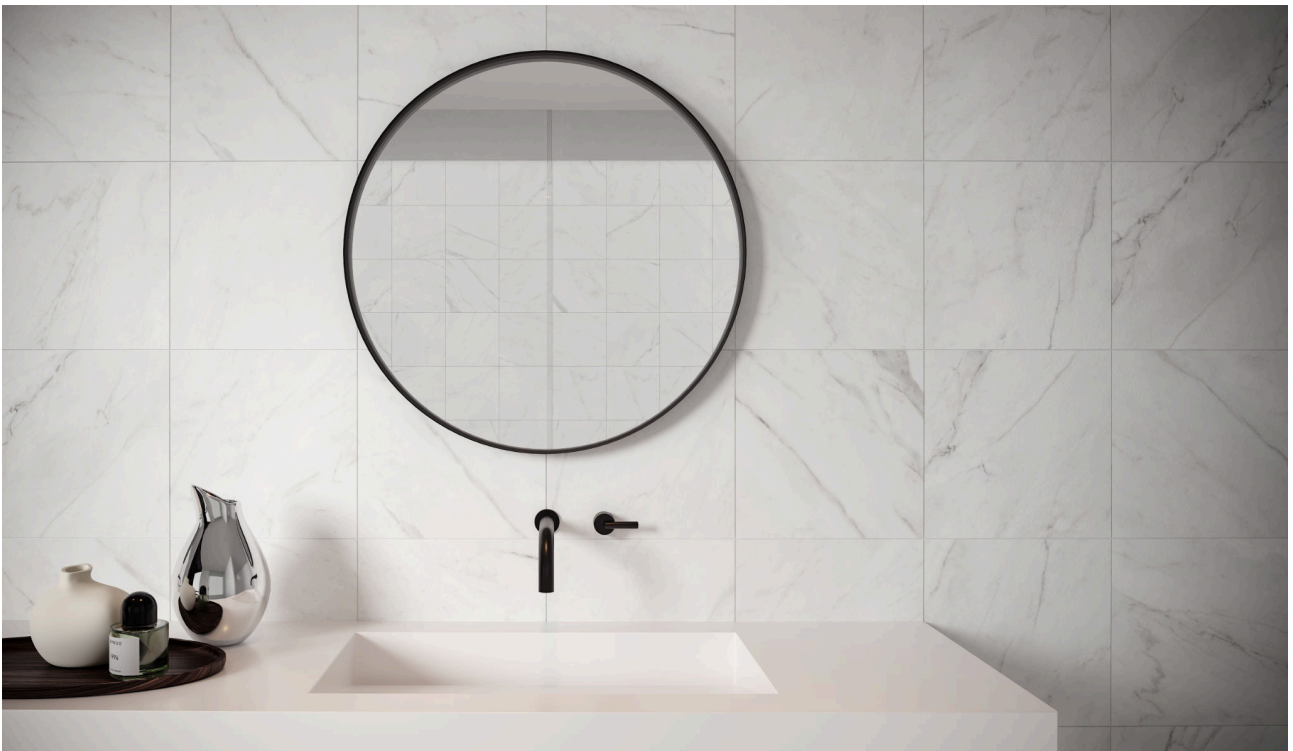

MARINO TILE

SERIES ALTEZZA

Marble Look | | Glazed Porcelain | Pressed Glazed Porcelain

The enduring appeal of classic surfaces.

PRODUCTS

Altezza 12x24 Carrara
12"x24" | Pressed Glazed Porcelain

Altezza 20x20 Carrara
20"x20" | Pressed Glazed Porcelain