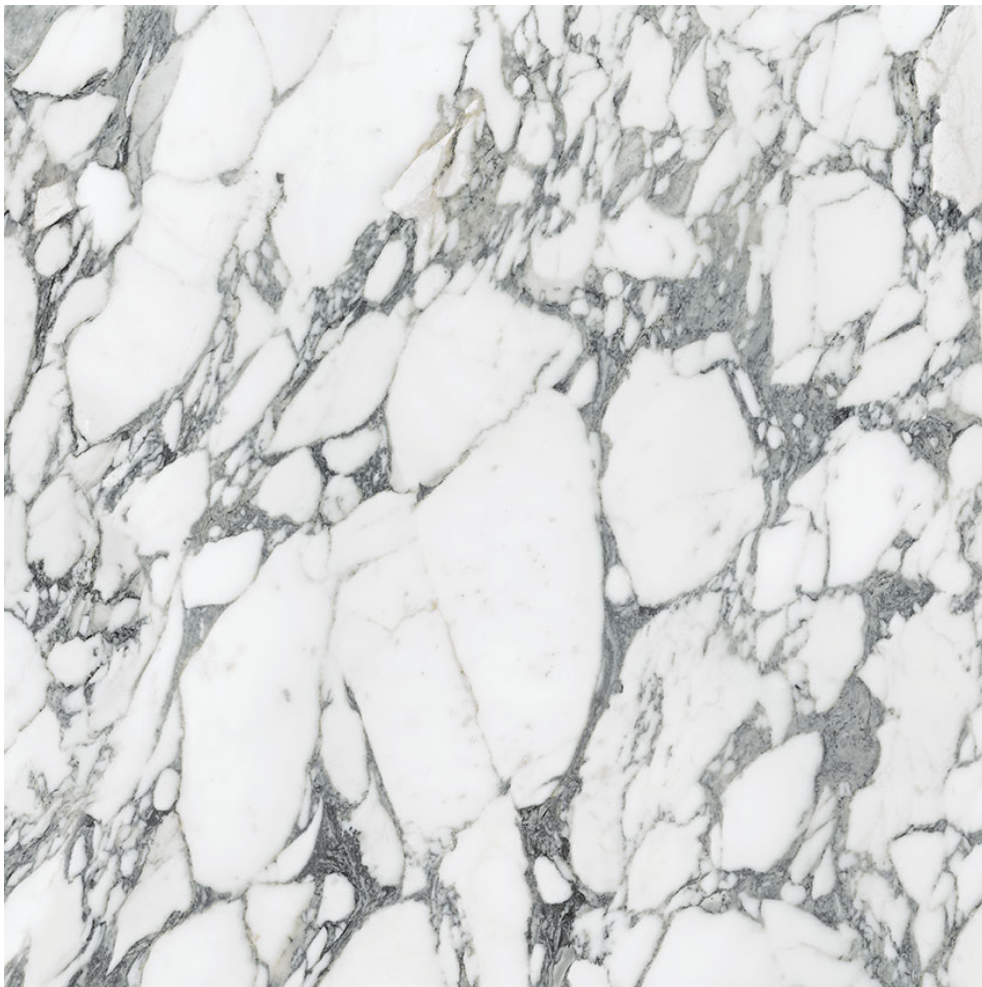

MARINO TILE

PRODUCT

ROYAL STONWORKS 36X36 ITALIAN ARABESCATO POLISHED

Tile | 36"x36" | Porcelain

TECHNICAL DATA

CODE: QUSW-IA-7P

NAME: Royal Stoneworks 36X36 Italian Arabescato Polished

SIZE: 36"x36"

SERIES: Royal Stoneworks

FINISH: Polished

LOOK: Stone Look

EDGE: Rectified

FAMILY: Tile

FROST RESISTANCE: Yes

SHADE VARIATION: V3

SPECIAL ORDER: Special Order

STYLE: Contemporary

SUITABLE FOR: Indoor|Shower

TPOLOGY: Porcelain

TYPE OF PIECE: Field Tile

USE: Floor and Wall

NOTES: This product is special order and cannot be cancelled, returned, or refunded.

PACKING

| Size | Product type | BOX | | | PALLET | | |
|---------|--------------|-----|-------|----|--------|------|----|
| | | pcs | sqft | lb | boxes | sqft | lb |
| 36"x36" | Field Tile | 2 | 17.32 | | 30 | | |