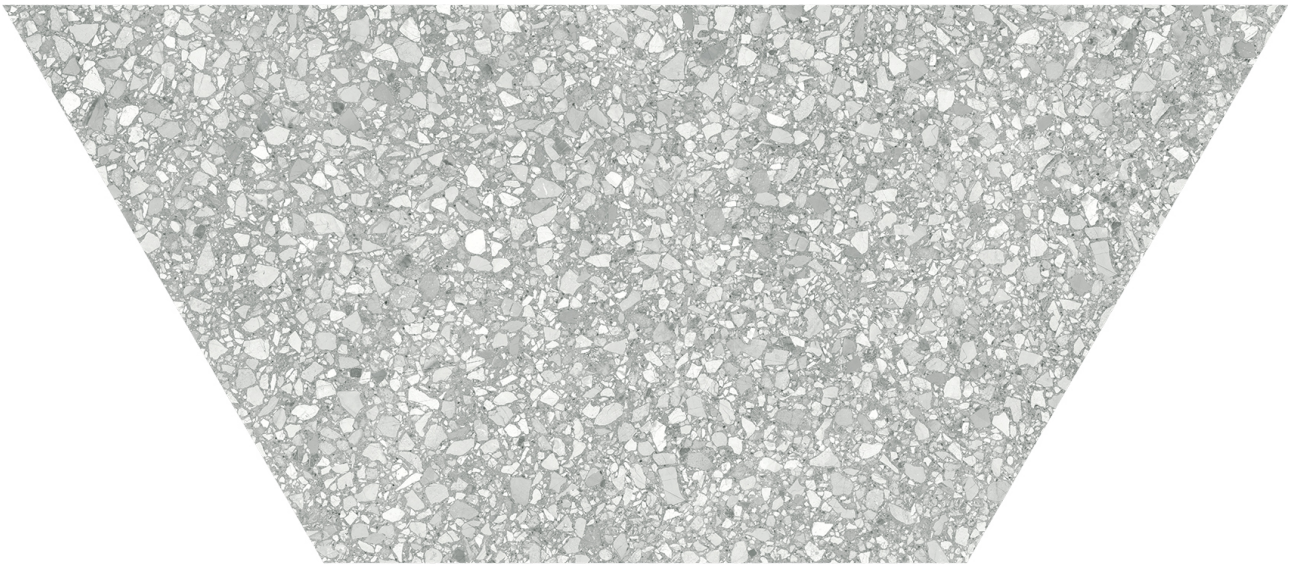

MARINO TILE

PRODUCT

STATION 10X24 ASH HALF HEXAGON

Tile | 10"x24" | Color Body Porcelain

ROOM SCENES

TECHNICAL DATA

CODE: AC4500-09400

NAME: Station 10x24 Ash Half Hexagon

SIZE: 10"x24"

SERIES: Station

FINISH: Matte

LOOK: Terrazo

BREAKING STRENGTH: $\geq 360 \geq 1600$

CHEMICAL RESISTANCE: CLASS A

DCOF: ≥ 0.50

EDGE: Rectified

FAMILY: Tile

FROST RESISTANCE: Yes

PEI: 4

SHADE VARIATION: V3

SPECIAL ORDER: Special Order

SUITABLE FOR: Indoor| Outdoor

TYPOLOGY: Color Body Porcelain

THICKNESS: 8.4mm

TYPE OF PIECE: Field Tile

USE: Floor and Wall

WATER ABSORPTION: $< 0.5\%$

NOTES: This product is special order and cannot be cancelled, returned, or refunded.

PACKING

Size	Product type	BOX			PALLET		
		pcs	sqft	lb	boxes	sqft	lb
10"x24"	Field Tile	8	9.36				