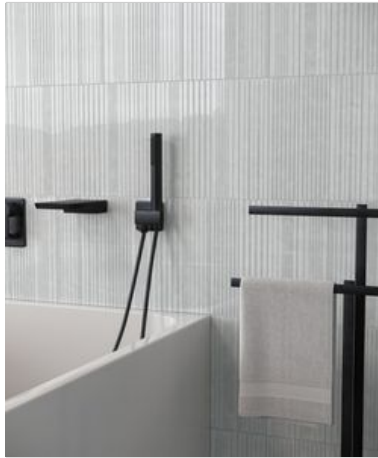

MARINO TILE

PRODUCT

GEOMETRA 3X12 SILVER DIVIDE

Mosaic and Decorative Tile | 3"x12" | Pressed Glazed Ceramic

ROOM SCENES

TECHNICAL DATA

CODE: AC4000-03090

NAME: Geometra 3x12 Silver Divide

SIZE: 3"x12"

SERIES: Geometra

FINISH: Gloss

LOOK: Glass

FAMILY: Mosaic and Decorative Tile

SHADE VARIATION: V2

SPECIAL ORDER: Special Order

SUITABLE FOR: Indoor