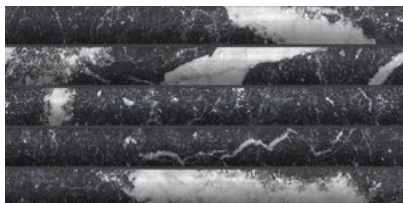

MARINO TILE

SERIES OBSESSION

Marble Look | | Glazed Porcelain

Obsession is an ode to the elegance of marble, enhancing its natural beauty through four iconic types: Statuario, Calacatta, Carrara, and Nero. A distinctive feature of the collection is the delicate Matt finish, achieved through the application of fine granules that enrich the product, giving it a soft and silky texture.

PRODUCTS

Obsession 10x10 Calacatta
10"x10" | Glazed Porcelain

Obsession 10x10 Carrara
10"x10" | Glazed Porcelain

Obsession 10x10 Nero
10"x10" | Glazed Porcelain

Obsession 10x10 Statuario
10"x10" | Glazed Porcelain

Obsession 5x10 Calacatta
5"x10" | Glazed Porcelain

Obsession 5x10 Carrara
5"x10" | Glazed Porcelain

Obsession 5x10 Nero
5"x10" | Glazed Porcelain

Obsession 5x10 Statuario
5"x10" | Glazed Porcelain

Obsession 2.5x10 Calacatta
2.5"x10" | Glazed Porcelain