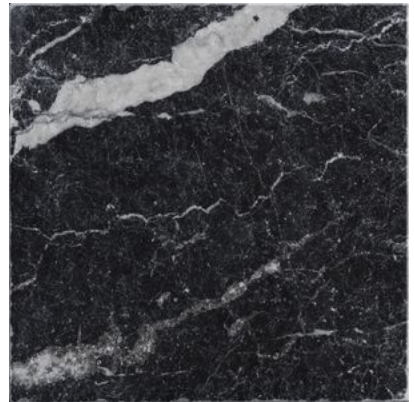

MARINO TILE

SERIES OBSESSION

Marble Look | | Glazed Porcelain

Obsession is an ode to the elegance of marble, enhancing its natural beauty through four iconic types: Statuario, Calacatta, Carrara, and Nero. A distinctive feature of the collection is the delicate Matt finish, achieved through the application of fine granules that enrich the product, giving it a soft and silky texture.

PRODUCTS

Obsession 10x10 Calacatta
10"x10" | Glazed Porcelain

Obsession 10x10 Carrara
10"x10" | Glazed Porcelain

Obsession 10x10 Nero
10"x10" | Glazed Porcelain

Obsession 10x10 Statuario
10"x10" | Glazed Porcelain