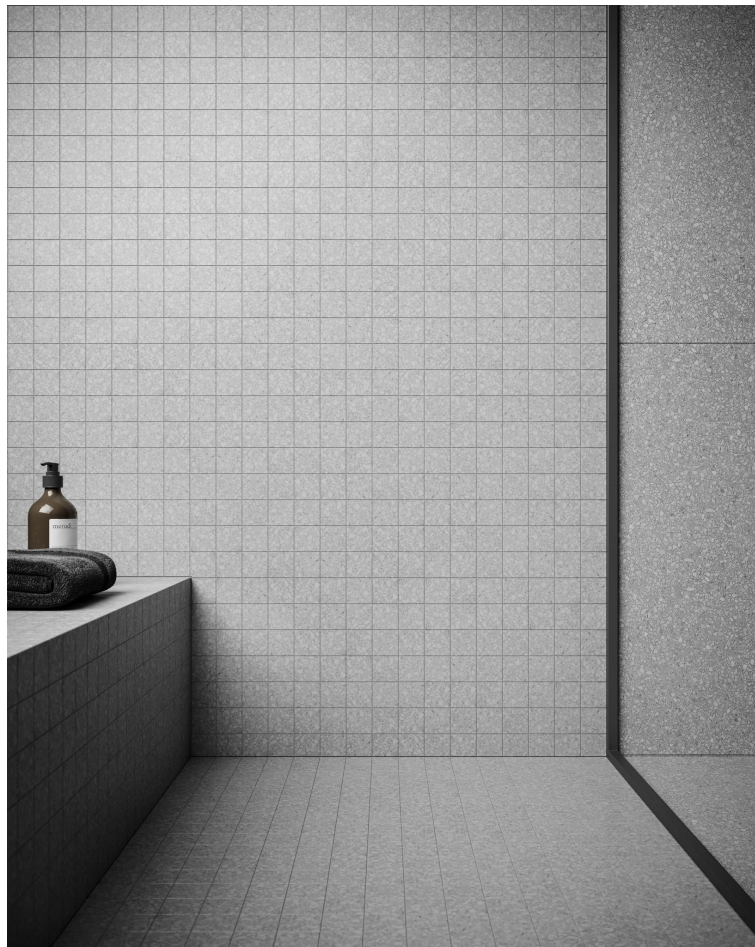

MARINO TILE

SERIES STATION

Terrazo | | Color Body Porcelain

A tribute to the beautiful Venetian Terrazzo.

PRODUCTS

Station 32x32 Ash
32"x32" | Color Body Porcelain

Station 32x32 Shadow
32"x32" | Color Body Porcelain

Station 32x32 Ivory
32"x32" | Color Body Porcelain

Station 32x32 Pearl
32"x32" | Color Body Porcelain

Station 12x24 Ash
12"x24" | Color Body Porcelain

Station 12x24 Ivory
12"x24" | Color Body Porcelain

Station 12x24 Pearl
12"x24" | Color Body Porcelain

Station 12x24 Shadow
12"x24" | Color Body Porcelain

Station 10x24 Ash Half Hexagon
10"x24" | Color Body Porcelain

Station 10x24 Pearl Half Hexagon
10"x24" | Color Body Porcelain

Station 10x24 Shadow Half Hexagon
10"x24" | Color Body Porcelain

Station 10x24 Ivory Half Hexagon
10"x24" | Color Body Porcelain

Station 3x24 Pearl Bullnose
3"x24" | Color Body Porcelain

Station 3x24 Ivory Bullnose
3"x24" | Color Body Porcelain

Station 3x24 Ash Bullnose
3"x24" | Color Body Porcelain