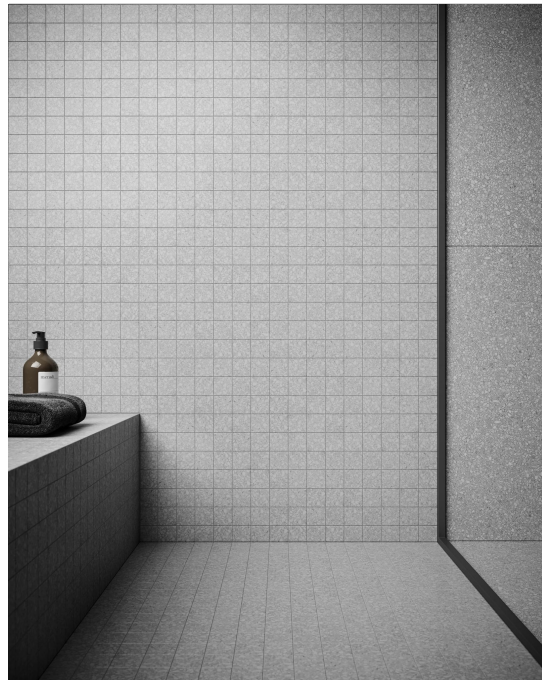

ROOM SCENES