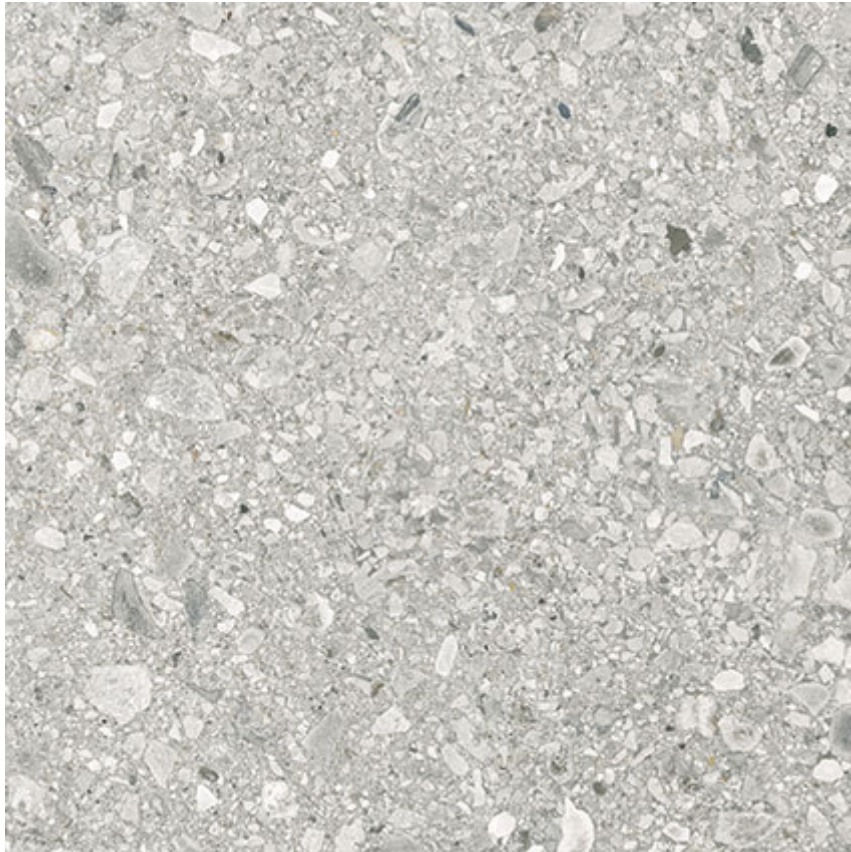

MARINO TILE

PRODUCT

ROYAL STONEWORKS 24X24 REGAL FOSSIL VEIN HONED

Tile | 24"x24" | Porcelain

TECHNICAL DATA

CODE: QUSW-RF-4H

NAME: Royal Stoneworks 24X24 Regal Fossil Vein Honed

SIZE: 24"x24"

SERIES: Royal Stoneworks

FINISH: Honed

LOOK: Stone Look

EDGE: Rectified

FAMILY: Tile

FROST RESISTANCE: Yes

SHADE VARIATION: V3

SPECIAL ORDER: Special Order

STYLE: Contemporary

SUITABLE FOR: Indoor|Shower

TPOLOGY: Porcelain

TYPE OF PIECE: Field Tile

USE: Floor and Wall

NOTES: This product is special order and cannot be cancelled, returned, or refunded.

PACKING

| Size | Product type | BOX | | | PALLET | | |
|---------|--------------|-----|-------|----|--------|------|----|
| | | pcs | sqft | lb | boxes | sqft | lb |
| 24"x24" | Field Tile | 3 | 11.52 | | 42 | | |