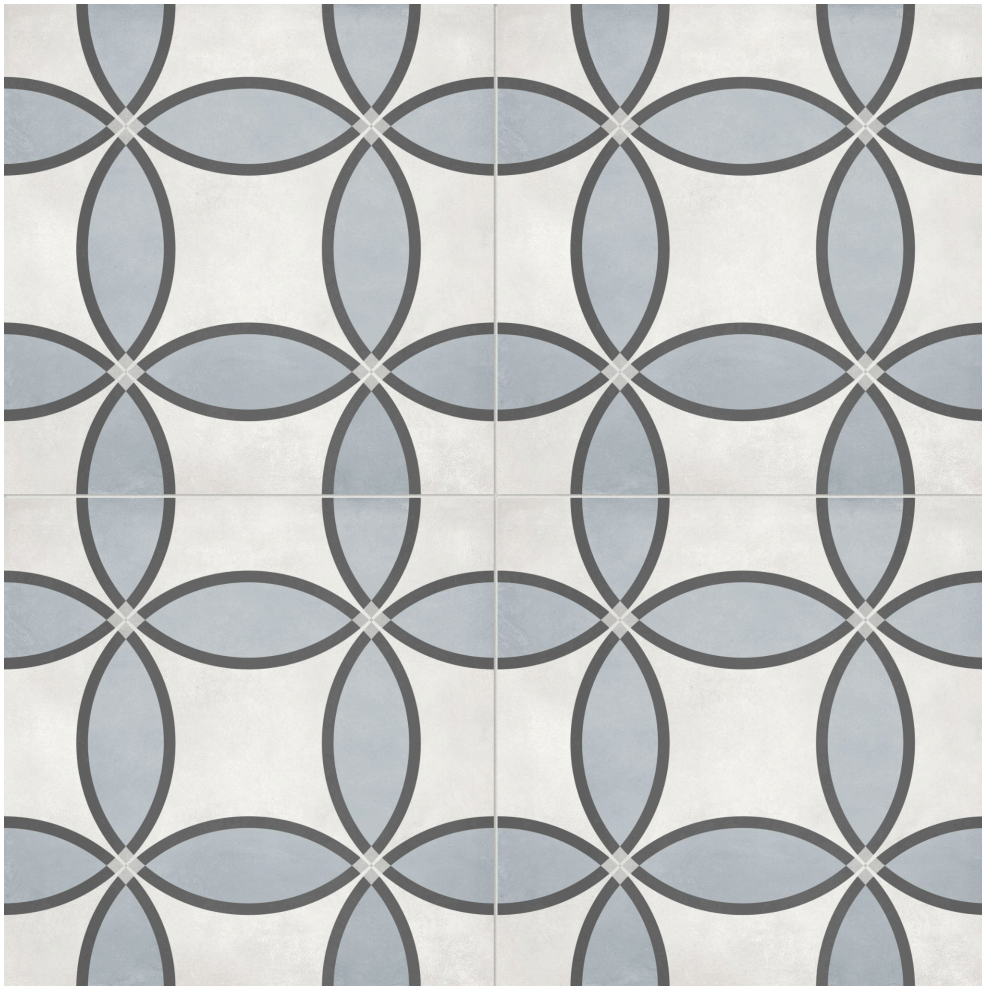

MARINO TILE

PRODUCT

FORM 8X8 TIDE ZENITH

Tile | 8"x8" | Pressed Glazed Porcelain

TECHNICAL DATA

CODE: AC4500-07690

NAME: Form 8x8 Tide Zenith

SIZE: 8"x8"

SERIES: Form AC

FINISH: Matte

LOOK: Patterned Tiles

BREAKING STRENGTH: $\geq 310 \geq 1300$

CHEMICAL RESISTANCE: CLASS A

DCOF: ≥ 0.55

FAMILY: Tile

FROST RESISTANCE: Yes

PEI: 4

SHADE VARIATION: V2/V3/V4

SPECIAL ORDER: Special Order

SUITABLE FOR: Indoor| Outdoor

TPOLOGY: Pressed Glazed Porcelain

THICKNESS: 9mm

TYPE OF PIECE: Field Tile

USE: Floor and Wall