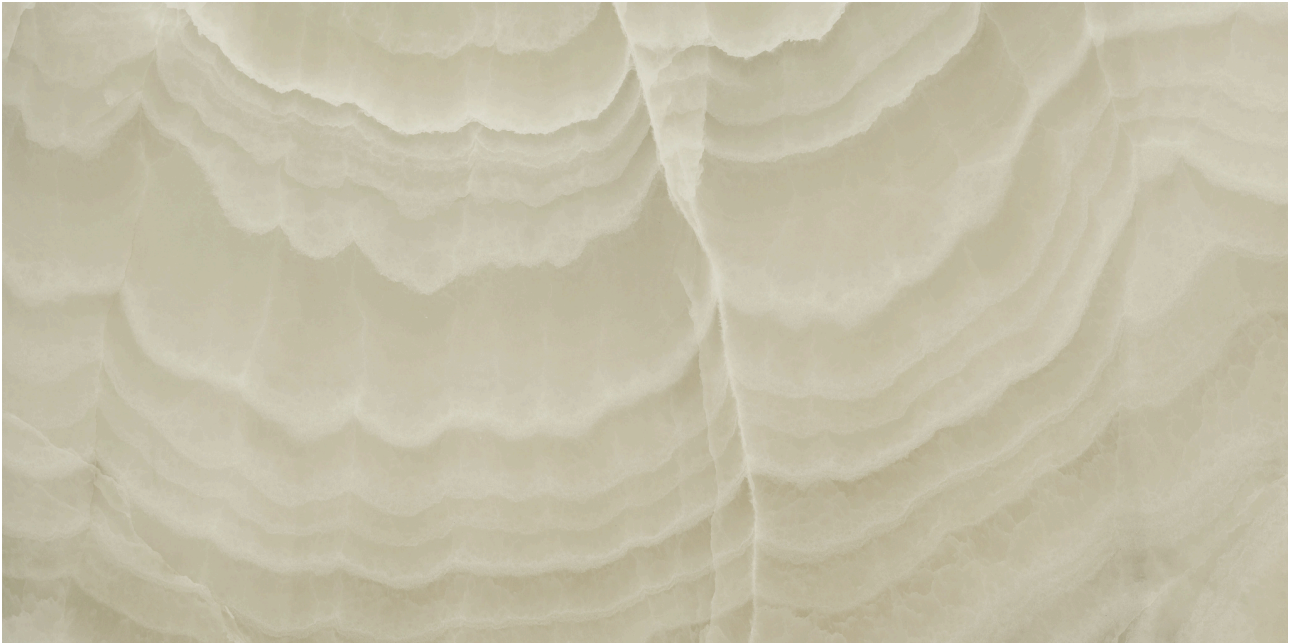

MARINO TILE

PRODUCT

LUSTRA 24X48 ONYX HAZEL HONED

Tile | 24"x48" | Colorsync Porcelain