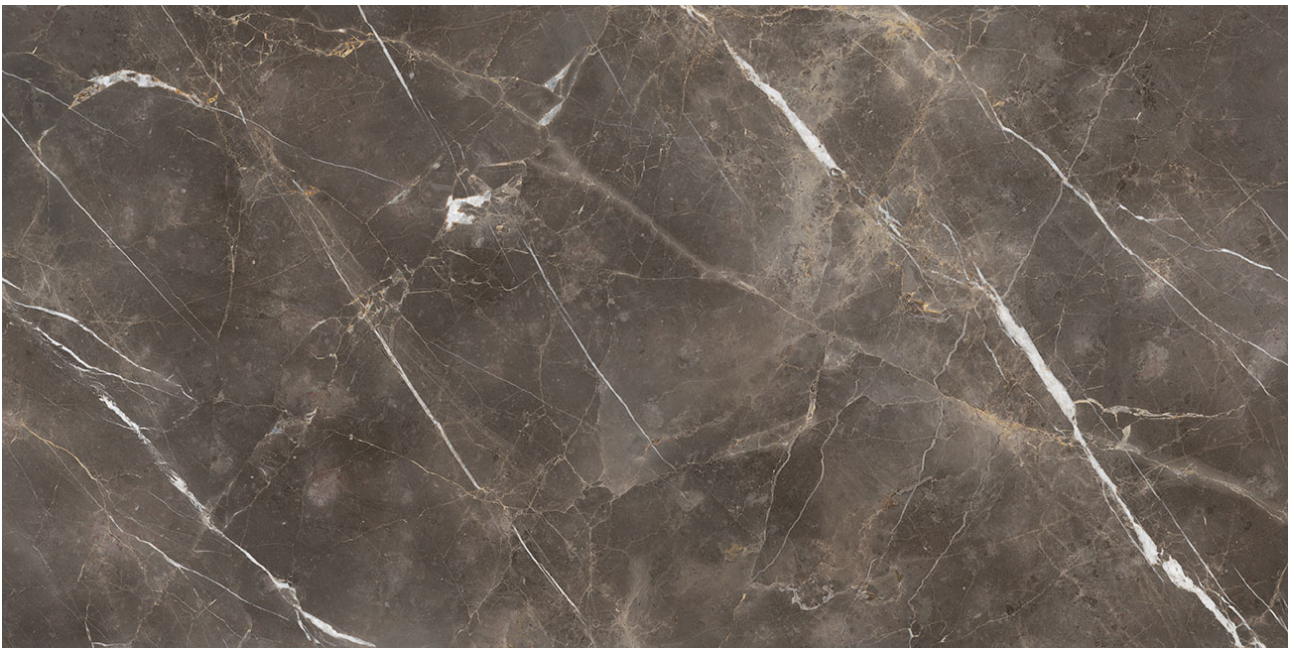

MARINO TILE

PRODUCT

ROYAL STONWORKS 63X126 REGAL BROWN MARBLE POLISHED

Tile | 63"x126" | Sintered Slab

TECHNICAL DATA

CODE: QUSW-RM-1P

NAME: Royal Stoneworks 63X126 Regal Brown Marble Polished

SIZE: 63"x126"

SERIES: Royal Stoneworks

FINISH: Polished

LOOK: Stone Look

EDGE: Rectified

FAMILY: Tile

FROST RESISTANCE: Yes

SHADE VARIATION: V3

SPECIAL ORDER: Special Order

STYLE: Contemporary

SUITABLE FOR: Indoor|Shower

TPOLOGY: Sintered Slab

TYPE OF PIECE: Field Tile

USE: Floor and Wall

NOTES: This product is special order and cannot be cancelled, returned, or refunded.

PACKING