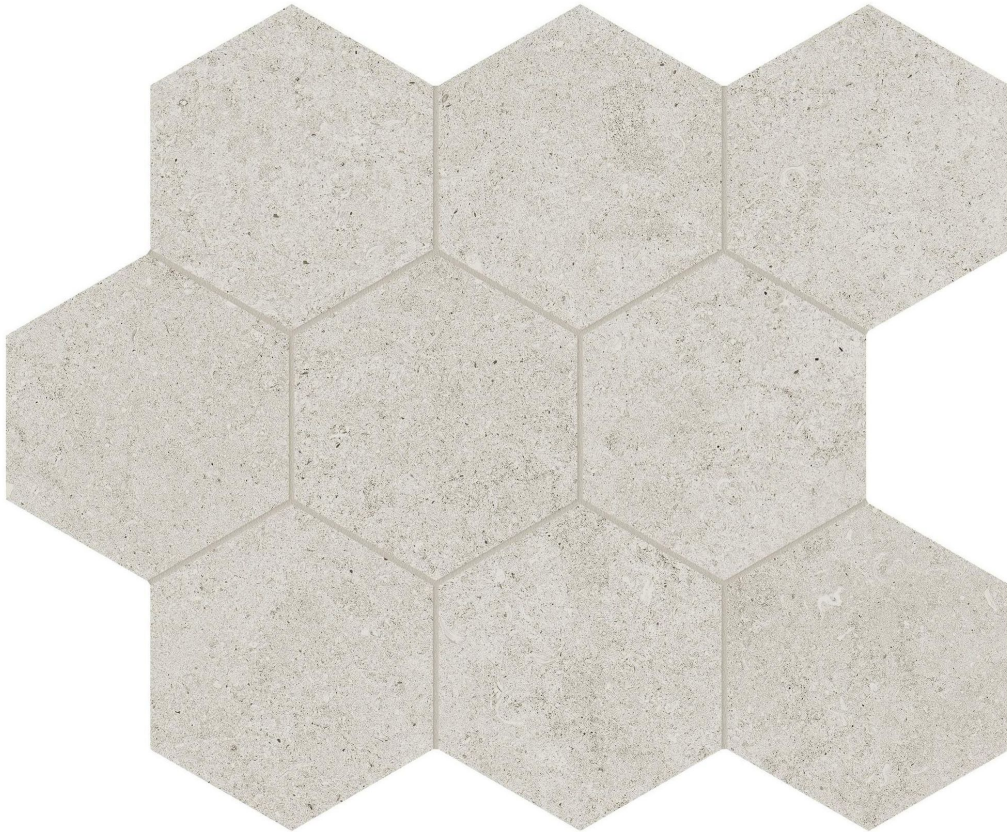

MARINO TILE

PRODUCT

LITHOFORM 4\ " HEX CROSSCUT COAST

Tile | 10.5"x12" | Porcelain

TECHNICAL DATA

CODE: AC8510-00320

NAME: Lithoform 4" Hex Crosscut Coast

SIZE: 10.5"x12"

SERIES: Lithoform

FINISH: Organic Matte

LOOK: Stone Look

EDGE: Rectified

FAMILY: Tile

SPECIAL ORDER: Special Order

STYLE: Contemporary

SUITABLE FOR: Indoor| Outdoor

TYPOLOGY: Porcelain

TYPE OF PIECE: Mosaic

USE: Floor and Wall

NOTES: This product is special order and cannot be cancelled, returned, or refunded.

PACKING

Size	Product type	BOX			PALLET		
		pcs	sqft	lb	boxes	sqft	lb
10.5"x12"	Mosaic	10	7.86		45		