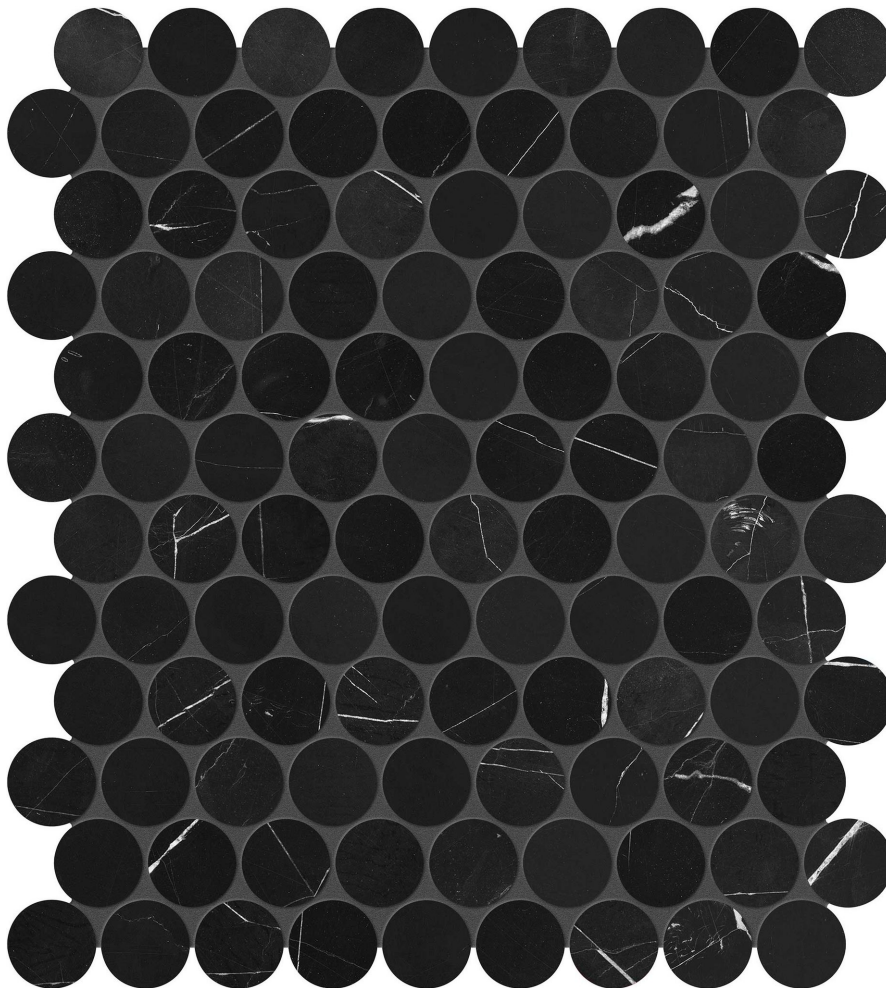

MARINO TILE

PRODUCT

GALAXIA NERO 1.25 PENNY ROUND MOSAIC

Stone | 10"x14" | Marble

TECHNICAL DATA

CODE: AS5001-03040

NAME: Galaxia Nero 1.25 Penny Round Mosaic

SIZE: 10"x14"

SERIES: Galaxia Nero

FINISH: Polished

FAMILY: Stone

MOSAIC TYPE: 1.25"x1.25"

SALES UNIT: SF

SUITABLE FOR: Indoor|Shower

TPOLOGY: Marble

TYPE OF PIECE: Mosaic