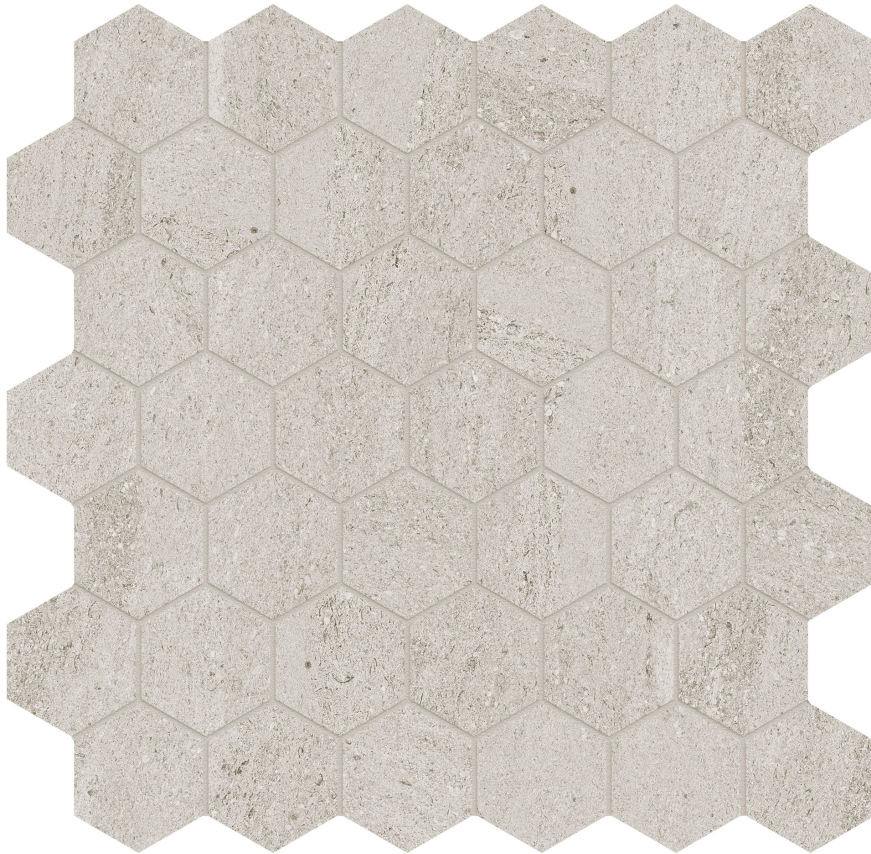

# MARINO TILE

---

### LITHOFORM 2\'' HEX VEINCUT COAST

---

Tile | 12"x12" | Porcelain

**TECHNICAL DATA**

CODE: AC8510-00360

NAME: Lithoform 2" Hex Veincut Coast

SIZE: 12"x12"

SERIES: Lithoform

FINISH: Organic Matte

LOOK: Stone Look

EDGE: Rectified

FAMILY: Tile

SPECIAL ORDER: Special Order

STYLE: Contemporary

SUITABLE FOR: Indoor| Outdoor

TYPOLOGY: Porcelain