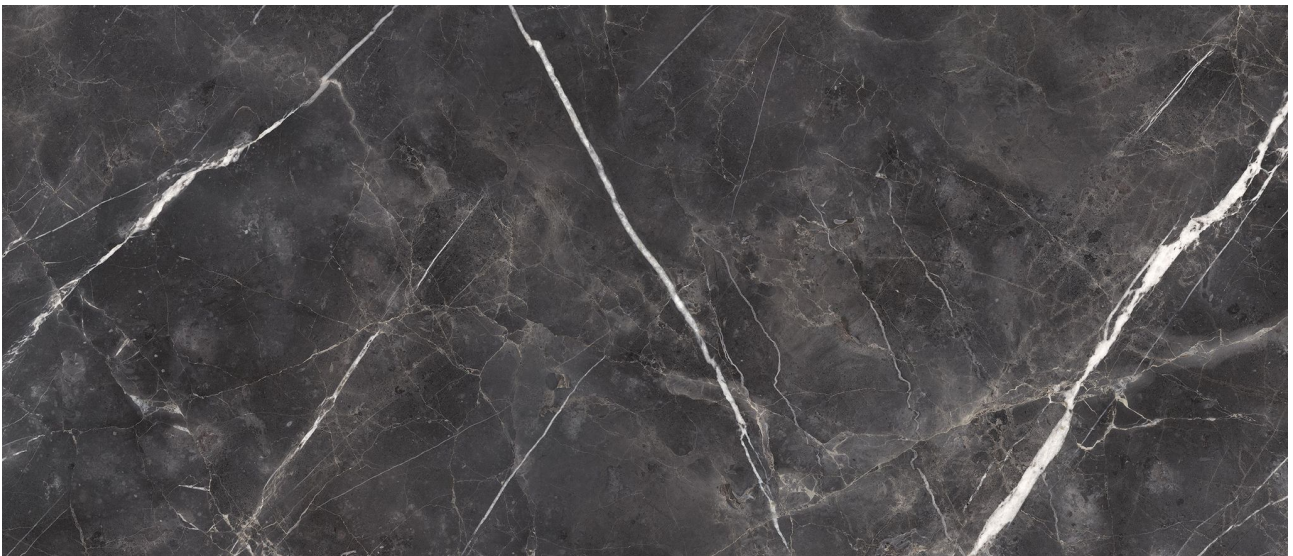

### ROYAL STONWORKS 48X110 TUSCAN FORGE VEIN POLISHED

---

Tile | 48"x110" | Sintered Slab

**TECHNICAL DATA**

CODE: QUSW-TF-2P

NAME: Royal Stoneworks 48X110 Tuscan Forge Vein Polished

SIZE: 48"x110"

SERIES: Royal Stoneworks

FINISH: Polished

LOOK: Stone Look

EDGE: Rectified

FAMILY: Tile

FROST RESISTANCE: Yes

SHADE VARIATION: V3

SPECIAL ORDER: Special Order

STYLE: Contemporary