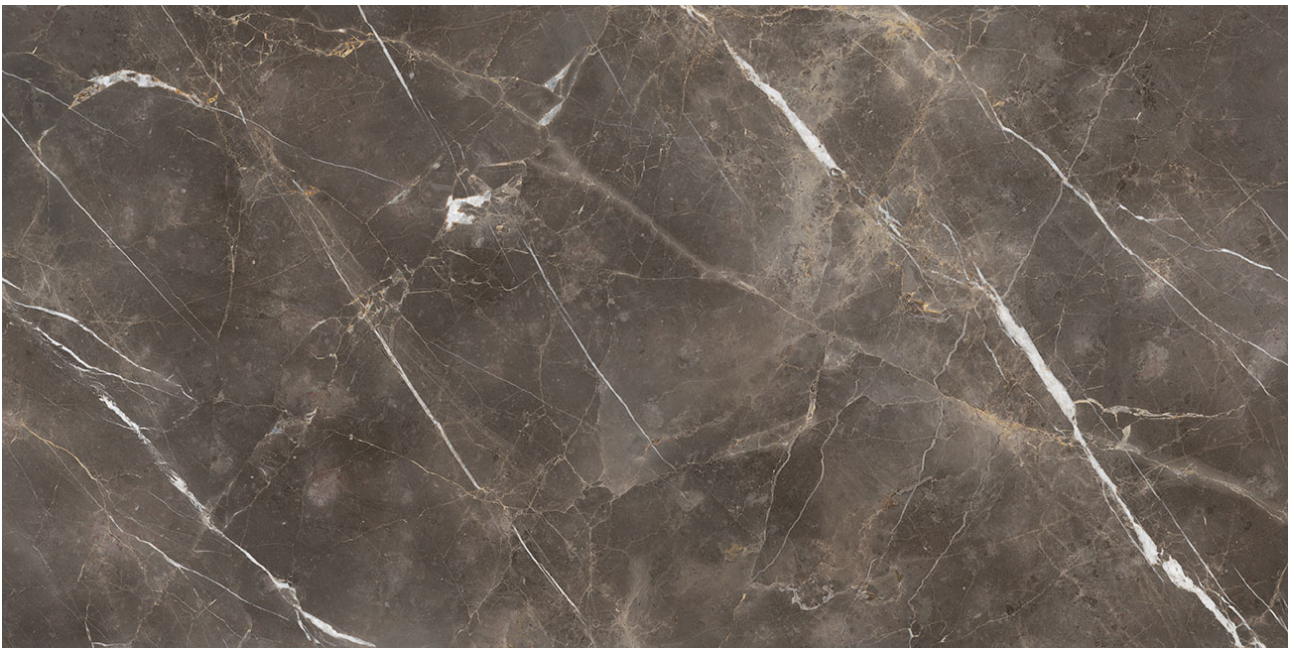

### ROYAL STONEWORKS 63X126 REGAL BROWN MARBLE HONED

---

Tile | 63"x126" | Sintered Slab

**TECHNICAL DATA**

CODE: QUSW-RM-1H

NAME: Royal Stoneworks 63X126 Regal Brown Marble Honed

SIZE: 63"x126"

SERIES: Royal Stoneworks

FINISH: Honed

LOOK: Stone Look

EDGE: Rectified

FAMILY: Tile

FROST RESISTANCE: Yes

SHADE VARIATION: V3

SPECIAL ORDER: Special Order

STYLE: Contemporary