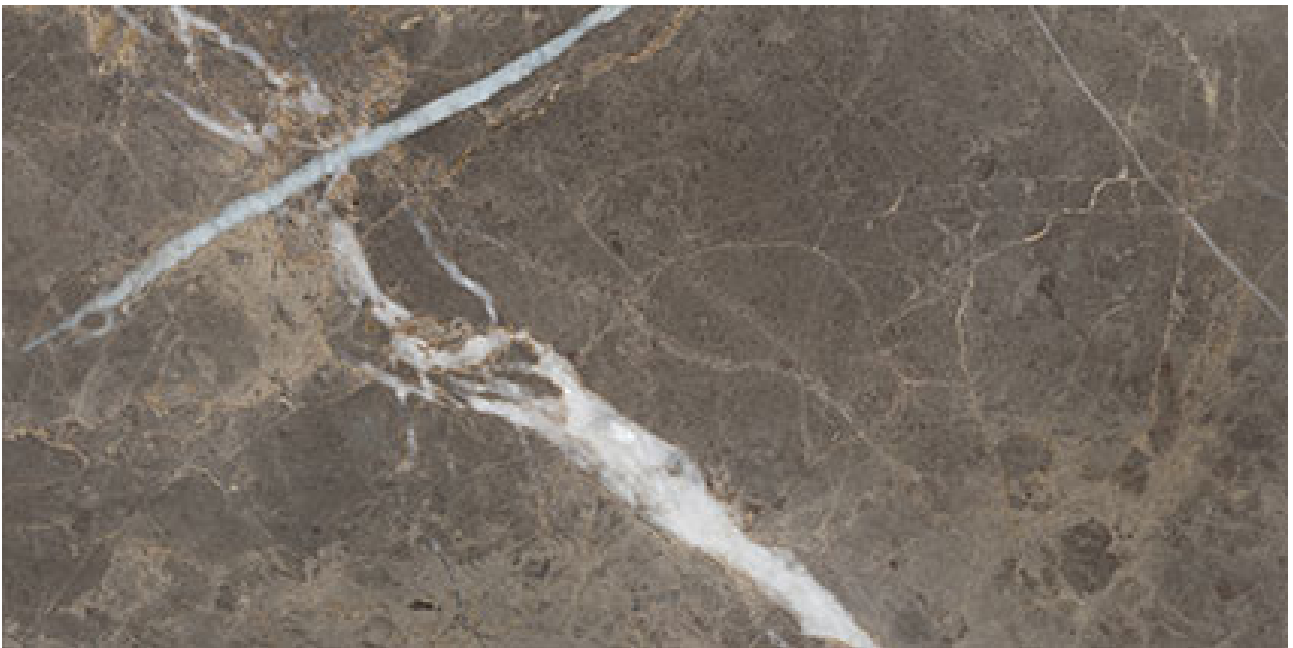

MARINO TILE

PRODUCT

ROYAL STONEWORKS 12X24 REGAL BROWN MARBLE HONED

Tile | 12"x24" | Porcelain

TECHNICAL DATA

CODE: QUSW-RM-5H

NAME: Royal Stoneworks 12X24 Regal Brown Marble Honed

SIZE: 12"x24"

SERIES: Royal Stoneworks

FINISH: Honed

LOOK: Stone Look

EDGE: Rectified

FAMILY: Tile

FROST RESISTANCE: Yes

SHADE VARIATION: V3

SPECIAL ORDER: Special Order

STYLE: Contemporary

SUITABLE FOR: Indoor|Shower

TPOLOGY: Porcelain

TYPE OF PIECE: Field Tile

USE: Floor and Wall

NOTES: This product is special order and cannot be cancelled, returned, or refunded.

PACKING

Size	Product type	BOX			PALLET		
		pcs	sqft	lb	boxes	sqft	lb
12"x24"	Field Tile	6	11.52		48		