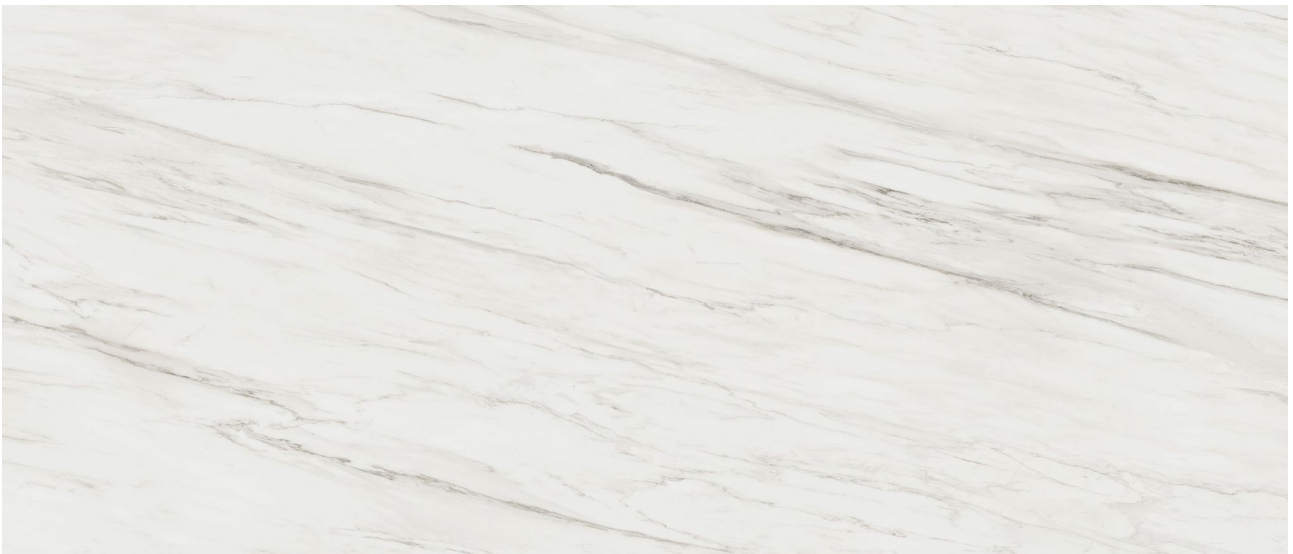

MARINO TILE

PRODUCT

ROYAL STONWORKS 48X110 ITALIAN CREAM VEIN HONED

Tile | 48"x110" | Sintered Slab

ROOM SCENES

TECHNICAL DATA

CODE: QUSW-IC-2H

NAME: Royal Stoneworks 48X110 Italian Cream Vein Honed

SIZE: 48"x110"

SERIES: Royal Stoneworks

FINISH: Honed

LOOK: Stone Look

EDGE: Rectified

FAMILY: Tile

FROST RESISTANCE: Yes

SPECIAL ORDER: Special Order

STYLE: Contemporary

SUITABLE FOR: Indoor|Shower

TPOLOGY: Sintered Slab

TYPE OF PIECE: Field Tile

USE: Floor and Wall

NOTES: This product is special order and cannot be cancelled, returned, or refunded.

PACKING