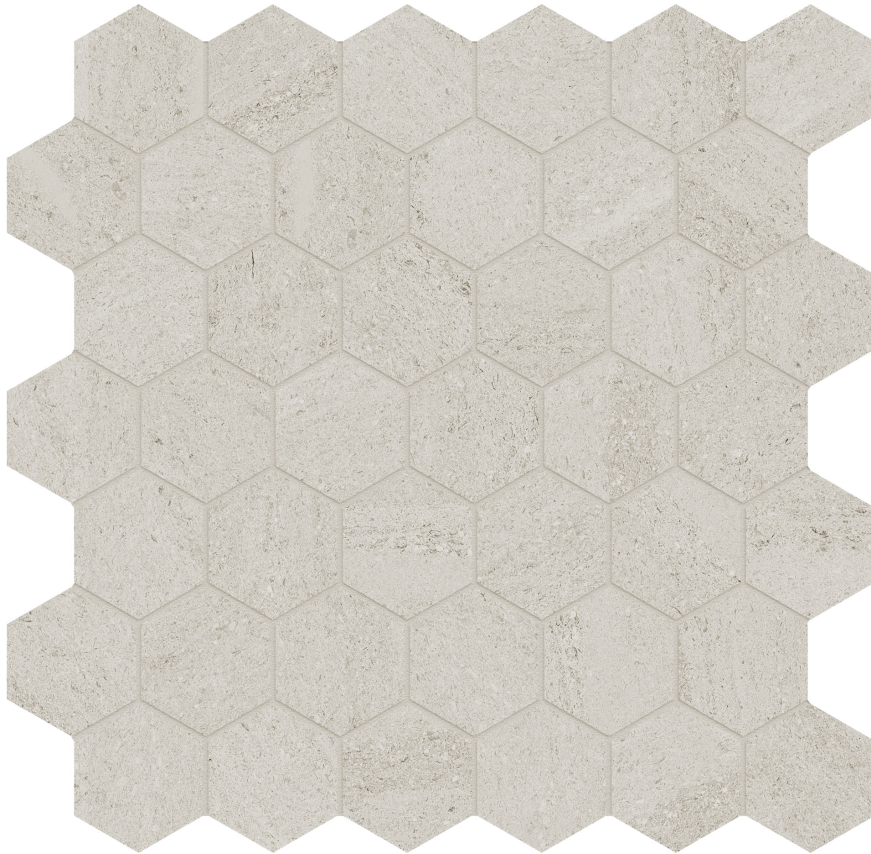

# MARINO TILE

---

### LITHOFORM 2\" data-bbox="235 264 762 288"/> HEX VEINCUT DUNES

---

Tile | 12"x12" | Porcelain

**TECHNICAL DATA**

CODE: AC8510-00350

NAME: Lithoform 2" Hex Veincut Dunes

SIZE: 12"x12"

SERIES: Lithoform

FINISH: Organic Matte

LOOK: Stone Look

EDGE: Rectified

FAMILY: Tile

SPECIAL ORDER: Special Order

STYLE: Contemporary

SUITABLE FOR: Indoor| Outdoor

TYPOLOGY: Porcelain