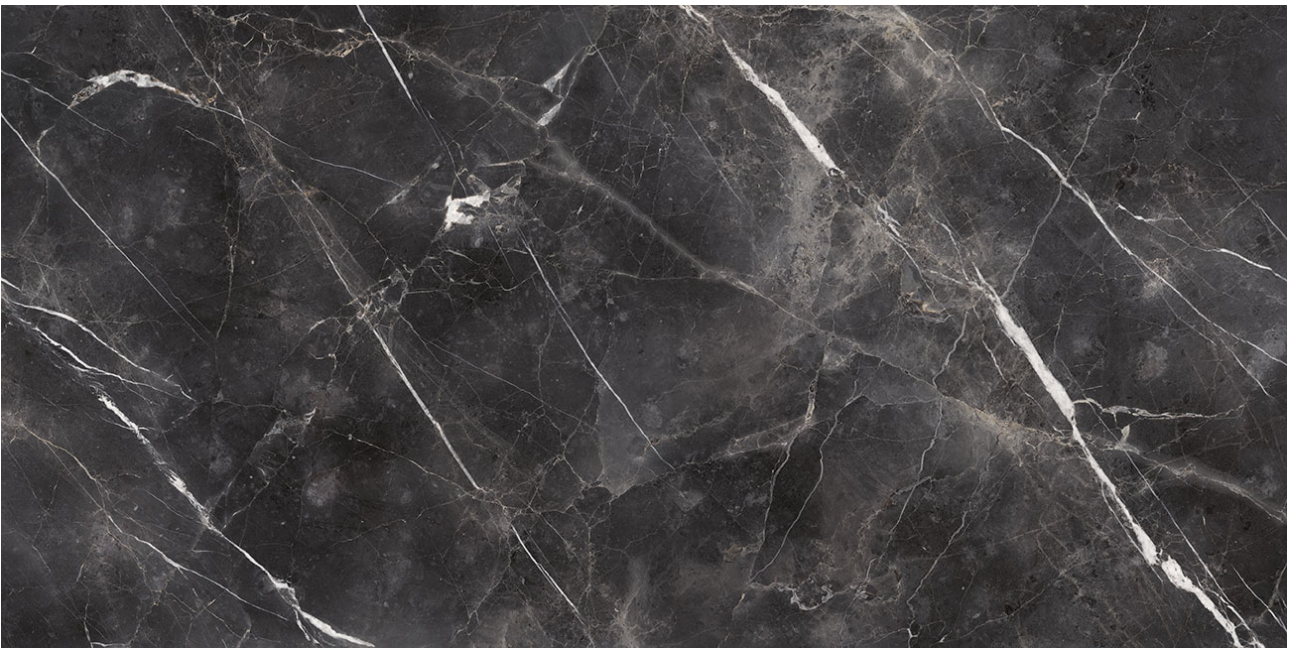

MARINO TILE

PRODUCT

ROYAL STONWORKS 63X126 TUSCAN FORGE VEIN HONED

Tile | 63"x126" | Sintered Slab

TECHNICAL DATA

CODE: QUSW-TF-1H

NAME: Royal Stoneworks 63X126 Tuscan Forge Vein Honed

SIZE: 63"x126"

SERIES: Royal Stoneworks

FINISH: Honed

LOOK: Stone Look

EDGE: Rectified

FAMILY: Tile

FROST RESISTANCE: Yes

SHADE VARIATION: V3

SPECIAL ORDER: Special Order

STYLE: Contemporary

SUITABLE FOR: Indoor|Shower

TPOLOGY: Sintered Slab

TYPE OF PIECE: Field Tile

USE: Floor and Wall

NOTES: This product is special order and cannot be cancelled, returned, or refunded.

PACKING